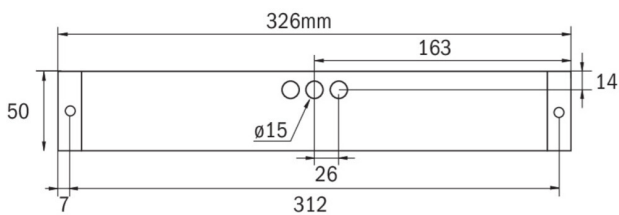

Power max.	6,1 W
Power maintained	4,5 W
Power non-maintained	0,35 W
Ambient temperature maintained mode	-5 °C to 35 °C
Ambient temperature non-maintained mode	-5 °C to 40 °C
Depth	326 mm
Width	50 mm
Height	50 mm
Weight	0.5
Weight incl. packaging	0.55
Connection cross-section	2.5 mm²
Switching input	Yes
Emergency light blocking	Yes
Battery connection	Connector
Dimming function	Yes
Luminous flux mains	220 lm
Luminous flux emergency	300 lm
Customs tariff number	94056120
GTIN	4260682144393

TECHNICAL DRAWING