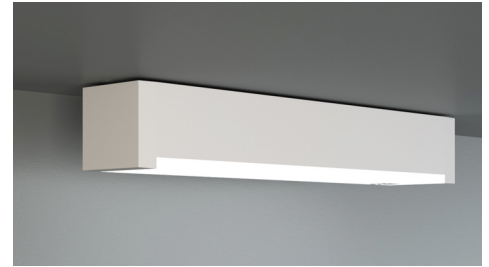

Art.-Nr: KBU011
Exit sign, Emergency light Self-contained
Universal, Without monitoring, 1 h, 14 m, 22 m, 30 m, IP65,
Polycarbonate, White

Flexible plastic safety luminaire for universal mounting, which can be extended to become an emergency exit sign luminaire. The cuboid plastic housing is discreetly reduced to the essentials.

Because of the modular system, the luminaire can be converted into an emergency exit sign luminaire without any tools and without having to be disassembled. The panes for fitting the pictograms are available separately.

Universal mounting includes fitting on the wall and ceiling as well as the option of fitting in the ceiling in conjunction with the mounting frame available.

More information
www.rp-group.com/en/item/KBU011