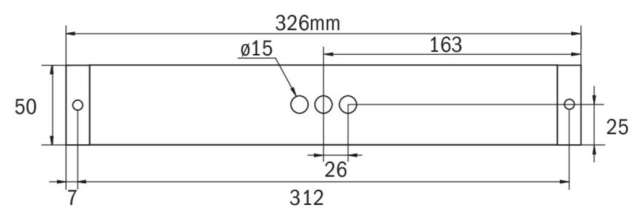

Power max.	6,1 W
Power maintained	4,5 W
Power non-maintained	0,35 W
Ambient temperature maintained mode	-5 °C to 35 °C
Ambient temperature non-maintained mode	-5 °C to 40 °C
Depth	326 mm
Width	50 mm
Height	50 mm
Weight	0.5
Weight incl. packaging	0.55
Connection cross-section	2.5 mm²
Switching input	Yes
Emergency light blocking	Yes
Battery connection	Connector
Dimming function	Yes
Luminous flux mains	220 lm
Luminous flux emergency	300 lm
Customs tariff number	94056120
GTIN	4260682144393

TECHNICAL DRAWING