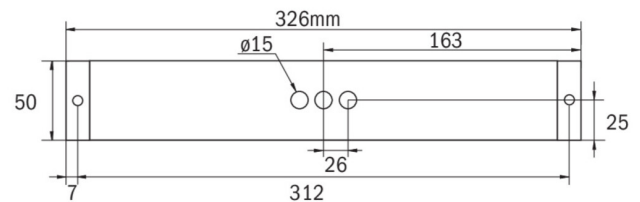

Input voltageAC	230 V
Input frequency	50 / 60 Hz
Power max.	6,1 W
Power maintained	4,5 W
Power non-maintained	0,35 W
Ambient temperature maintained mode	-25 °C to 40 °C
Ambient temperature non-maintained mode	-25 °C to 40 °C
Depth	326 mm
Width	50 mm
Height	50 mm
Weight	0.5
Weight incl. packaging	0.55
Connection cross-section	2.5 mm²
Switching input	Yes
Emergency light blocking	Yes
Battery connection	Connector
Dimming function	Yes
Luminous flux mains	220 lm
Luminous flux emergency	150 lm
Customs tariff number	94056120
EAN	4260581710613

TECHNICAL DRAWING