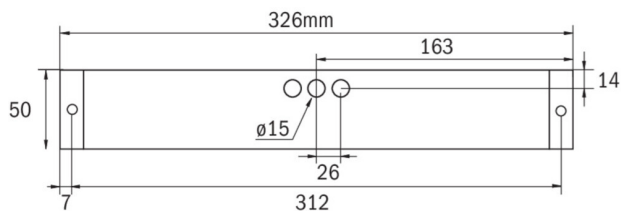

Input voltageAC	230 V
Input frequency	50 / 60 Hz
Power max.	6,1 W
Power maintained	4,5 W
Power non-maintained	0,35 W
Ambient temperature maintained mode	-25 °C to 40 °C
Ambient temperature non-maintained mode	-25 °C to 40 °C
Depth	326 mm
Width	50 mm
Height	50 mm
Weight	0.5
Weight incl. packaging	0.55
Connection cross-section	2.5 mm²
Switching input	Yes
Emergency light blocking	Yes
Battery connection	Connector
Dimming function	Yes
Luminous flux mains	220 lm
Luminous flux emergency	150 lm
Customs tariff number	94056120
EAN	4260581710613

TECHNICAL DRAWING