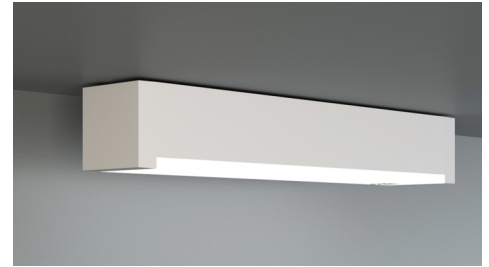

**Art.-Nr: KBU013**  
**Exit sign, Emergency light Self-contained**  
**Universal, Without monitoring, 3 h, 14 m, 22 m, 30 m, IP65,**  
**Polycarbonate, White**

Flexible plastic safety luminaire for universal mounting, which can be extended to become an emergency exit sign luminaire. The cuboid plastic housing is discreetly reduced to the essentials.

Because of the modular system, the luminaire can be converted into an emergency exit sign luminaire without any tools and without having to be disassembled. The panes for fitting the pictograms are available separately.

Universal mounting includes fitting on the wall and ceiling as well as the option of fitting in the ceiling in conjunction with the mounting frame available.

More information  
[www.rp-group.com/en/item/KBU013](http://www.rp-group.com/en/item/KBU013)