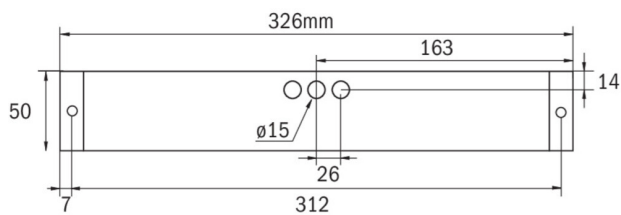

Power max.	6,1 W
Power maintained	4,5 W
Power non-maintained	0,35 W
Ambient temperature maintained mode	-5 °C to 35 °C
Ambient temperature non-maintained mode	-5 °C to 40 °C
Depth	326 mm
Width	50 mm
Height	50 mm
Weight	0.5
Weight incl. packaging	0.55
Connection cross-section	2.5 mm²
Switching input	Yes
Emergency light blocking	Yes
Battery connection	Connector
Dimming function	Yes
Luminous flux mains	220 lm
Luminous flux emergency	150 lm
Customs tariff number	94056120
EAN	4260123683429

TECHNICAL DRAWING