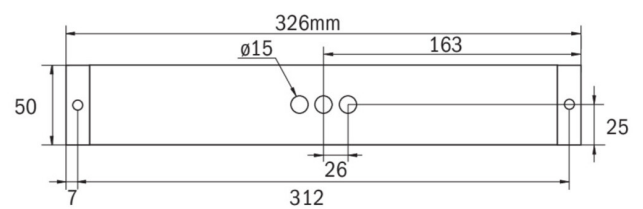

Power max.	6,1 W
Power maintained	4,5 W
Power non-maintained	0,35 W
Ambient temperature maintained mode	-5 °C to 35 °C
Ambient temperature non-maintained mode	-5 °C to 40 °C
Depth	326 mm
Width	50 mm
Height	50 mm
Weight	0.5
Weight incl. packaging	0.55
Connection cross-section	2.5 mm²
Switching input	Yes
Emergency light blocking	Yes
Battery connection	Connector
Dimming function	Yes
Luminous flux mains	220 lm
Luminous flux emergency	150 lm
Customs tariff number	94056120
EAN	4260123683429

TECHNICAL DRAWING