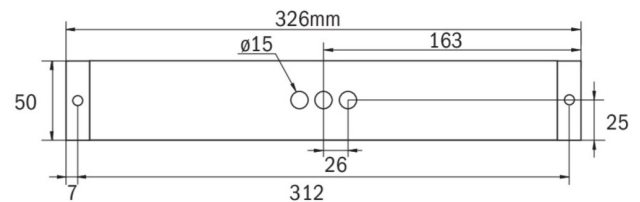

Input frequency	50 / 60 Hz
Input voltage DC	- V
Power max.	7,5 W
Power maintained	7,5 W
Power non-maintained	3,6 W
Ambient temperature maintained mode	-5 °C to 35 °C
Ambient temperature non-maintained mode	-5 °C to 40 °C
Depth	326 mm
Width	50 mm
Height	50 mm
Weight	0.68
Weight incl. packaging	0.73
Connection cross-section	2.5 mm²
Switching input	Yes
Emergency light blocking	No
Battery connection	Clip
Dimming function	Yes
Luminous flux mains	150 lm
Luminous flux emergency	150 lm
Customs tariff number	94056120
EAN	4260581718855

TECHNICAL DRAWING