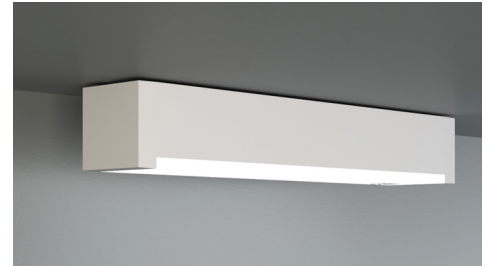

Art.-Nr: KBU013WL
Exit sign, Emergency light Self-contained
Universal, Wireless Professional (WL), 3 h, 14 m, 22 m, 30 m,
IP65, Polycarbonate, White

Flexible plastic safety luminaire for universal mounting, which can be extended to become an emergency exit sign luminaire. The cuboid plastic housing is discreetly reduced to the essentials.

Because of the modular system, the luminaire can be converted into an emergency exit sign luminaire without any tools and without having to be disassembled. The panes for fitting the pictograms are available separately.

Wireless central control and monitoring for large installations of up to 50,000 luminaires with Wireless Professional. Universal mounting includes fitting on the wall and ceiling as well as the option of fitting in the ceiling in conjunction with the mounting frame available.

More information

www.rp-group.com/en/item/KBU013WL

TECHNICAL DATA

Luminaire type	Exit sign, Emergency light
Mounting	Universal
Recognition distance	14 m, 22 m, 30 m
Pictograph	acc. to Specification
Illuminant	LED
Housing material	Polycarbonate
Housing color	White
Protection type (IP)	IP65
Impact resistance (IK)	5
Certification	WEEE, CE
Insulation class	2
Supply	Self-contained
Monitoring	Wireless Professional (WL)
Bridging time	3 h
Battery	NIMH 12 V/0,8 Ah
Operating mode	Non-maintained / maintained
Input voltageAC	230 V