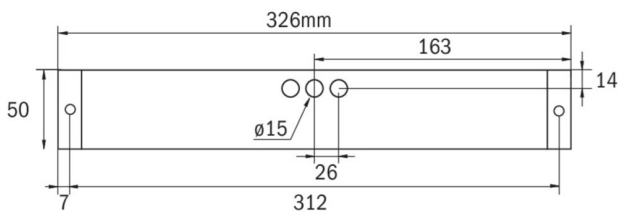

Input frequency	50 / 60 Hz
Input voltage DC	- V
Power max.	7,5 W
Power maintained	7,5 W
Power non-maintained	3,6 W
Ambient temperature maintained mode	-5 °C to 35 °C
Ambient temperature non-maintained mode	-5 °C to 40 °C
Depth	326 mm
Width	50 mm
Height	50 mm
Weight	0.68
Weight incl. packaging	0.73
Connection cross-section	2.5 mm²
Switching input	Yes
Emergency light blocking	No
Battery connection	Clip
Dimming function	Yes
Luminous flux mains	150 lm
Luminous flux emergency	150 lm
Customs tariff number	94056120
EAN	4260581718855

TECHNICAL DRAWING