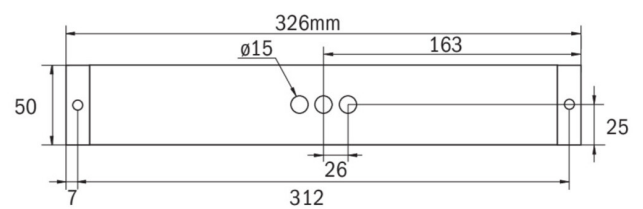

Power max.	6,7 W
Power maintained	4,5 W
Power non-maintained	0,35 W
Ambient temperature maintained mode	-5 °C to 35 °C
Ambient temperature non-maintained mode	-5 °C to 35 °C
Depth	326 mm
Width	50 mm
Height	50 mm
Weight	0.62
Weight incl. packaging	0.67
Connection cross-section	2.5 mm²
Switching input	Yes
Emergency light blocking	Yes
Battery connection	Connector
Dimming function	Yes
Luminous flux mains	220 lm
Luminous flux emergency	160 lm
Customs tariff number	94056120
EAN	4260123683450

TECHNICAL DRAWING