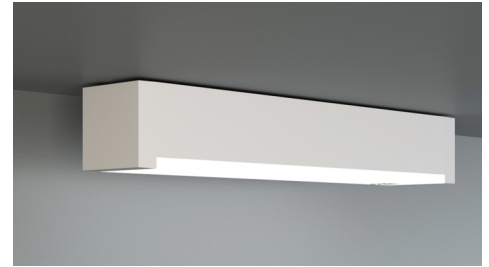

Art.-Nr: KBU018
Exit sign, Emergency light Self-contained
Universal, Without monitoring, 8 h, 14 m, 22 m, 30 m, IP65,
Polycarbonate, White

Flexible plastic safety luminaire for universal mounting, which can be extended to become an emergency exit sign luminaire. The cuboid plastic housing is discreetly reduced to the essentials.

Because of the modular system, the luminaire can be converted into an emergency exit sign luminaire without any tools and without having to be disassembled. The panes for fitting the pictograms are available separately.

Universal mounting includes fitting on the wall and ceiling as well as the option of fitting in the ceiling in conjunction with the mounting frame available.

More information
www.rp-group.com/en/item/KBU018