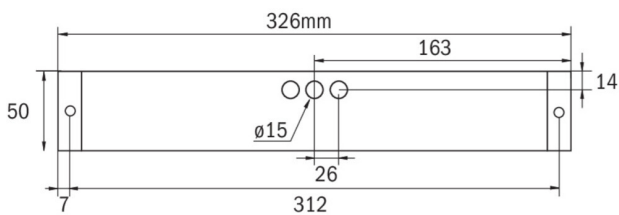

Power max.	6,7 W
Power maintained	4,5 W
Power non-maintained	0,35 W
Ambient temperature maintained mode	-5 °C to 35 °C
Ambient temperature non-maintained mode	-5 °C to 35 °C
Depth	326 mm
Width	50 mm
Height	50 mm
Weight	0.62
Weight incl. packaging	0.67
Connection cross-section	2.5 mm²
Switching input	Yes
Emergency light blocking	Yes
Battery connection	Connector
Dimming function	Yes
Luminous flux mains	220 lm
Luminous flux emergency	160 lm
Customs tariff number	94056120
EAN	4260123683450

TECHNICAL DRAWING