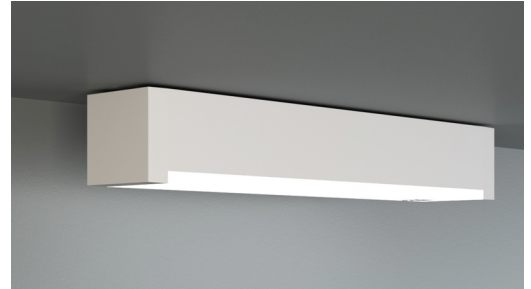

## Exit sign/emergency luminaire Art.-No.: KBU019ML-IP65

LED exit sign / emergency light according to DIN EN 60598-1, EN 60598-2-22, EN 7010 and DIN EN 1838.

Cuboid plastic housing design reduced on the lamps substance. Modular design and universal mounting for use as emergency luminaire with and without the application of pictograms. The modular system allows the luminaire to be converted to an exit sign luminaire at any time without dismantling or tools. Panes for mounting pictographs have to be ordered separately.

### TECHNICAL DATA

Luminaire type	Exit sign / ER-light
Mounting	Universal
Viewing distance	14-30 m
Pictograph	acc. to Specification
Illuminant	LED
Housing material	Polycarbonate
Colour	RAL 9003
Mechanical rating IP	64
Impact resistance IK	5
Protection class	2
Supply	Central power supply system
Monitoring	ML - Central power supply system
Operation time	CPS
Operation mode	single luminaire switching
Input Voltage AC	230 V
Input Frequency Hz	50 / 60 Hz
Input Voltage DC	216 V
Power consumption max.	5,2 W
Power consumption maintained	5,2 W
Power consumption non-maintained	1,1 W
Ambient temperature maintained mode	-30 °C / 35 °C
Ambient temperature non-maintained mode	-30 °C / 35 °C
Length	326 mm

Width	50 mm
Height	50 mm
Weight	0.38 kg
Weight incl. Packaging	0.43 kg
Connection cross-section	2.5 mm
Switching input L'	Yes
Emergency light blocking	No
Battery connector	None
Dimming function	Yes
Luminous flux mains mode	300 lm
Luminous flux emergency mode	300 lm
Customs tariff number	94056120
Coutry of origin	Germany
EAN	4260581712778