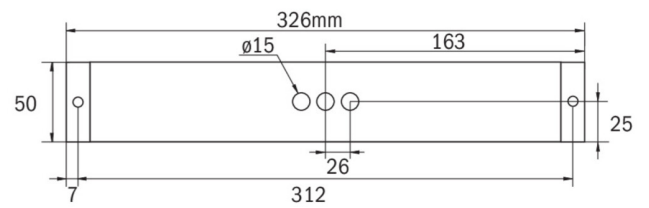

Width	50 mm
Height	50 mm
Weight	0.38 kg
Weight incl. Packaging	0.43 kg
Connection cross-section	2.5 mm
Switching input L'	Yes
Emergency light blocking	No
Battery connector	None
Dimming function	Yes
Luminous flux mains mode	300 lm
Luminous flux emergency mode	300 lm
Customs tariff number	94056120
Coutry of origin	Germany
EAN	4260581712778

TECHNICAL DRAWING