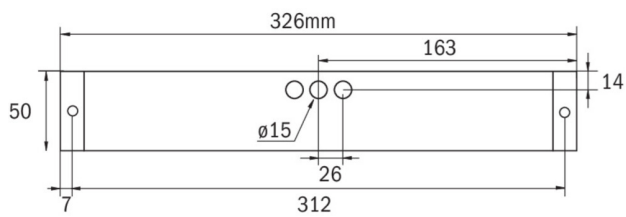

Width	50 mm
Height	50 mm
Weight	0.38 kg
Weight incl. Packaging	0.43 kg
Connection cross-section	2.5 mm
Switching input L'	Yes
Emergency light blocking	No
Battery connector	None
Dimming function	Yes
Luminous flux mains mode	300 lm
Luminous flux emergency mode	300 lm
Customs tariff number	94056120
Coutry of origin	Germany
EAN	4260581712778

TECHNICAL DRAWING