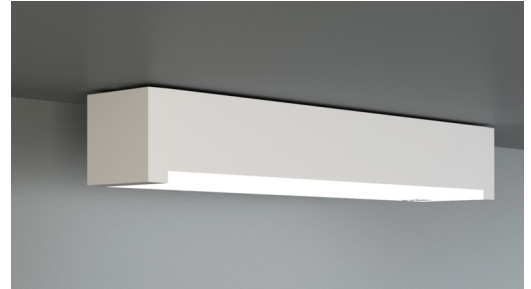

Exit sign/emergency luminaire Art.-No.: KBU029ML

LED exit sign / emergency light according to DIN EN 60598-1, EN 60598-2-22, EN 7010 and DIN EN 1838.

Cuboid plastic housing design reduced on the lamps substance. Modular design and universal mounting for use as emergency luminaire with and without the application of pictograms. The modular system allows the luminaire to be converted to an exit sign luminaire at any time without dismantling or tools. Panes for mounting pictographs have to be ordered separately.

TECHNICAL DATA

Luminaire type	Exit sign / ER-light
Mounting	Universal
Viewing distance	14-30 m
Pictograph	acc. to Specification
Illuminant	LED
Housing material	Polycarbonate
Colour	RAL 9003
Mechanical rating IP	64
Impact resistance IK	5
Protection class	2
Supply	Central power supply system
Monitoring	ML - Central power supply system
Operation time	CPS
Operation mode	single luminaire switching
Input Voltage AC	230 V
Input Frequency Hz	50 / 60 Hz
Input Voltage DC	216 V
Power consumption max.	5,2 W
Power consumption maintained	5,2 W
Power consumption non-maintained	1,1 W
Ambient temperature maintained mode	-30 °C / 35 °C
Ambient temperature non-maintained mode	-30 °C / 35 °C
Length	326 mm

Width	50 mm
Height	50 mm
Weight	0.4 kg
Weight incl. Packaging	0.45 kg
Connection cross-section	2.5 mm
Switching input L'	Yes
Emergency light blocking	No
Battery connector	None
Dimming function	Yes
Luminous flux mains mode	520 lm
Luminous flux emergency mode	520 lm
Customs tariff number	94056120
Coutry of origin	Germany
EAN	4260123683511