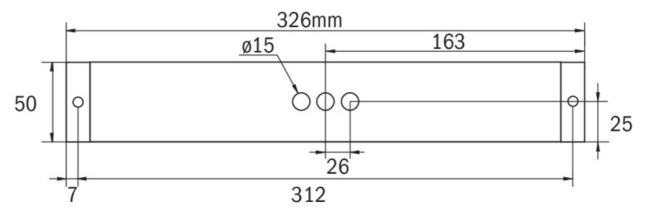

Width	50 mm
Height	50 mm
Weight	0.4 kg
Weight incl. Packaging	0.45 kg
Connection cross-section	2.5 mm
Switching input L'	Yes
Emergency light blocking	No
Battery connector	None
Dimming function	Yes
Luminous flux mains mode	520 lm
Luminous flux emergency mode	520 lm
Customs tariff number	94056120
Coutry of origin	Germany
EAN	4260123683511

TECHNICAL DRAWING