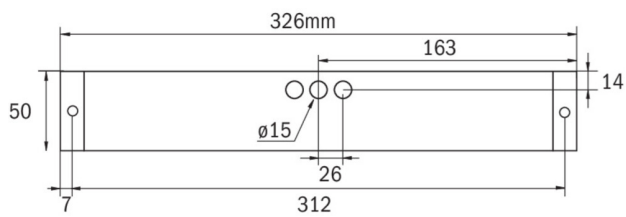

Width	50 mm
Height	50 mm
Weight	0.4 kg
Weight incl. Packaging	0.45 kg
Connection cross-section	2.5 mm
Switching input L'	Yes
Emergency light blocking	No
Battery connector	None
Dimming function	Yes
Luminous flux mains mode	520 lm
Luminous flux emergency mode	520 lm
Customs tariff number	94056120
Coutry of origin	Germany
EAN	4260123683511

TECHNICAL DRAWING