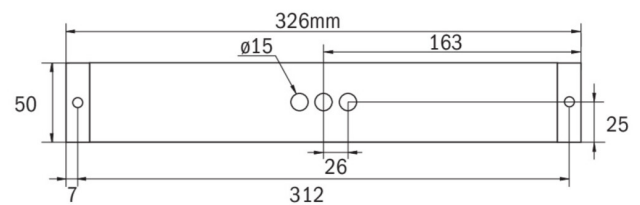

Operating mode	Non-maintained / maintained
Input voltageAC	180 V - 250 V
Input frequency	50 Hz
Power max.	6,4 W
Power maintained	5,6 W
Power non-maintained	2 W
Ambient temperature maintained mode	-5 °C to 35 °C
Ambient temperature non-maintained mode	-5 °C to 40 °C
Depth	326 mm
Width	50 mm
Height	50 mm
Weight	0.5
Weight incl. packaging	0.55
Connection cross-section	2,5 mm²
Switching input	Yes
Emergency light blocking	No
Battery connection	Connector
Dimming function	No
Luminous flux mains	520 lm
Luminous flux emergency	520 lm
Customs tariff number	94056120
EAN	4260766559136

TECHNICAL DRAWING