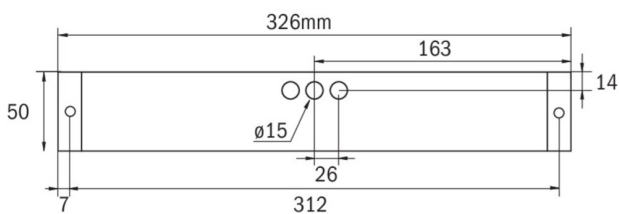

Operating mode	Non-maintained / maintained
Input voltageAC	180 V - 250 V
Input frequency	50 Hz
Power max.	6,4 W
Power maintained	5,6 W
Power non-maintained	2 W
Ambient temperature maintained mode	-5 °C to 35 °C
Ambient temperature non-maintained mode	-5 °C to 40 °C
Depth	326 mm
Width	50 mm
Height	50 mm
Weight	0.5
Weight incl. packaging	0.55
Connection cross-section	2,5 mm²
Switching input	Yes
Emergency light blocking	No
Battery connection	Connector
Dimming function	No
Luminous flux mains	520 lm
Luminous flux emergency	520 lm
Customs tariff number	94056120
EAN	4260766559136

TECHNICAL DRAWING