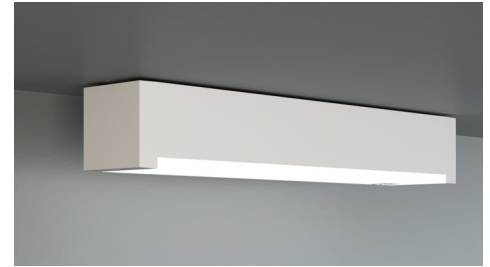

**Art.-Nr: KBU421SC-IP65-COOLIP54**  
**Exit sign, Emergency light Self-contained**  
**Universal, SelfControl (SC), 1 h, 14 m, 22 m, 30 m, IP65,**  
**Polycarbonate, White**

Flexible plastic safety luminaire for universal mounting, which can be extended to become an emergency exit sign luminaire. The cuboid plastic housing is discreetly reduced to the essentials.

Because of the modular system, the luminaire can be converted into an emergency exit sign luminaire without any tools and without having to be disassembled. The panes for fitting the pictograms are available separately.

Automatic monitoring of safety luminaire with SelfControl. Universal mounting includes fitting on the wall and ceiling as well as the option of fitting in the ceiling in conjunction with the mounting frame available. The luminaire is fitted with the innovative flexible plug-in system for rapid use of the right lens. The hall lens is supplied with every luminaire. A round lens, spotlight lens and beam lens are available as options.