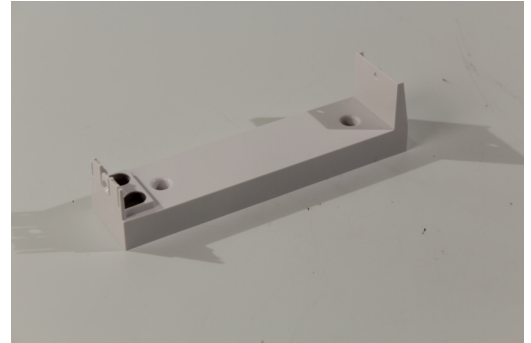

Art.-No.: KCAWW

The wall bracket AWM provides the possibility to flag mount KCD luminaires in a 90° angle from the wall and is perfectly suited for corridors and long hallways. The straightforward and simple design is custom made for the emergency luminaires to fit their design. There are no visible screws etc. after mounting. That ensures that the wall bracket doesn't stick out and looks like it is a piece of the luminaire.

TECHNICAL DATA

Length	40 mm
Width	170 mm
Height	47 mm
Weight	0.38 kg
Weight incl. Packaging	0.38 kg
Customs tariff number	94059200
EAN	4260349824118