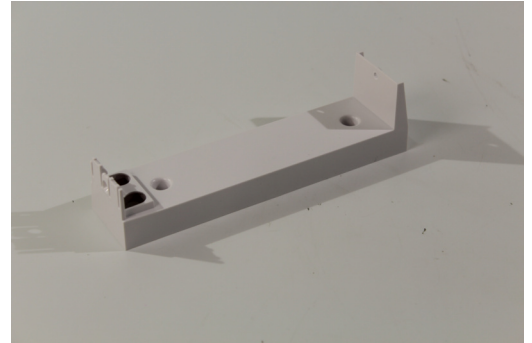

No. d'art.: KCAWW

The wall bracket AWM provides the possibility to flag mount KCD luminaires in a 90° angle from the wall and is perfectly suited for corridors and long hallways. The straightforward and simple design is custom made for the emergency luminaires to fit their design. There are no visible screws etc. after mounting. That ensures that the wall bracket doesn't stick out and looks like it is a piece of the luminaire.

DONNÉES TECHNIQUES

Longueur	40 mm
Largeur	170 mm
Hauteur	47 mm
Poids	0,38 kg
Poids avec emballage	0.38 kg
Numéro du tarif douanier	94059200
EAN	4260349824118