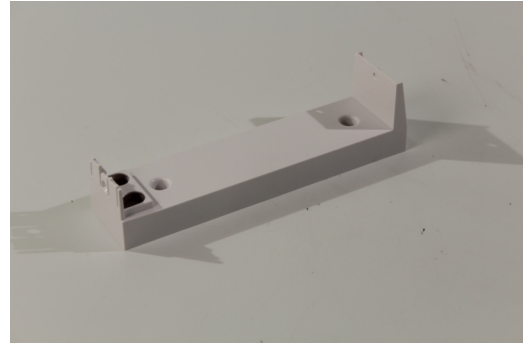

## Art.-No.: KCAWW

The wall bracket AWM provides the possibility to flag mount KCD luminaires in a 90° angle from the wall and is perfectly suited for corridors and long hallways. The straightforward and simple design is custom made for the emergency luminaires to fit their design. There are no visible screws etc. after mounting. That ensures that the wall bracket doesn't stick out and looks like it is a piece of the luminaire.

### DANE TECHNICZNE

Długość	40 mm
Szerokość	170 mm
Wysokość	47 mm
Waga	0,38 kg
Waga z opakowaniem	0.38 kg
Kod taryfy celnej	94059200
EAN	4260349824118