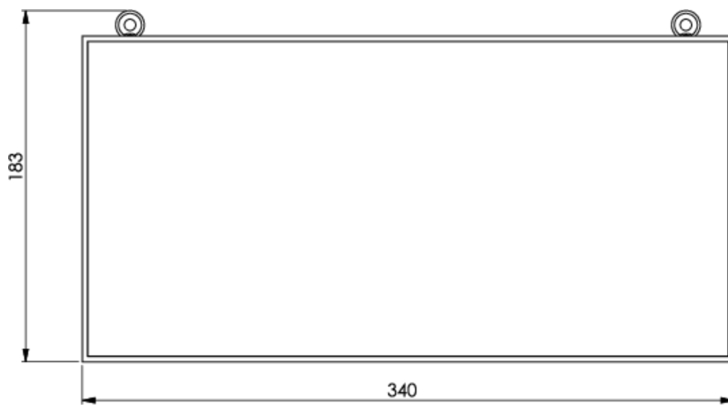

Height	170 mm
Weight	0.91 kg
Weight incl. Packaging	1.04 kg
Connection cross-section	1.5 mm
Switching input L'	No
Emergency light blocking	No
Battery connector	None
Dimming function	No
Luminous flux mains mode	300 lm
Luminous flux emergency mode	300 lm
Customs tariff number	94056120
Country of origin	Germany
EAN	4260682147899

TECHNICAL DRAWING