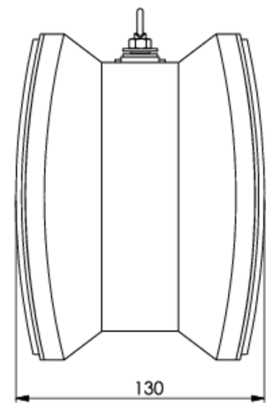

Height	170 mm
Weight	0.91 kg
Weight incl. Packaging	1.04 kg
Connection cross-section	1.5 mm
Switching input L'	No
Emergency light blocking	No
Battery connector	None
Dimming function	No
Luminous flux mains mode	300 lm
Luminous flux emergency mode	300 lm
Customs tariff number	94056120
Country of origin	Germany
EAN	4260682147899

TECHNICAL DRAWING