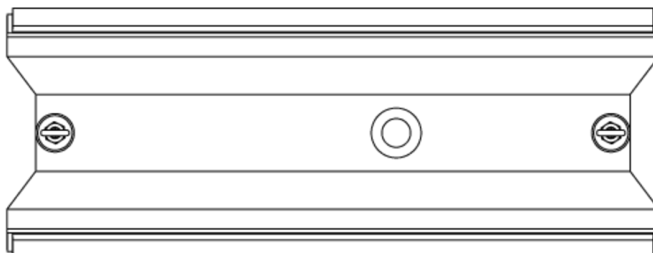

Height	170 mm
Weight	0.91 kg
Weight incl. Packaging	1.04 kg
Connection cross-section	1.5 mm
Switching input L'	No
Emergency light blocking	No
Battery connector	None
Dimming function	No
Luminous flux mains mode	300 lm
Luminous flux emergency mode	300 lm
Customs tariff number	94056120
Country of origin	Germany
EAN	4260682147899

TECHNICAL DRAWING