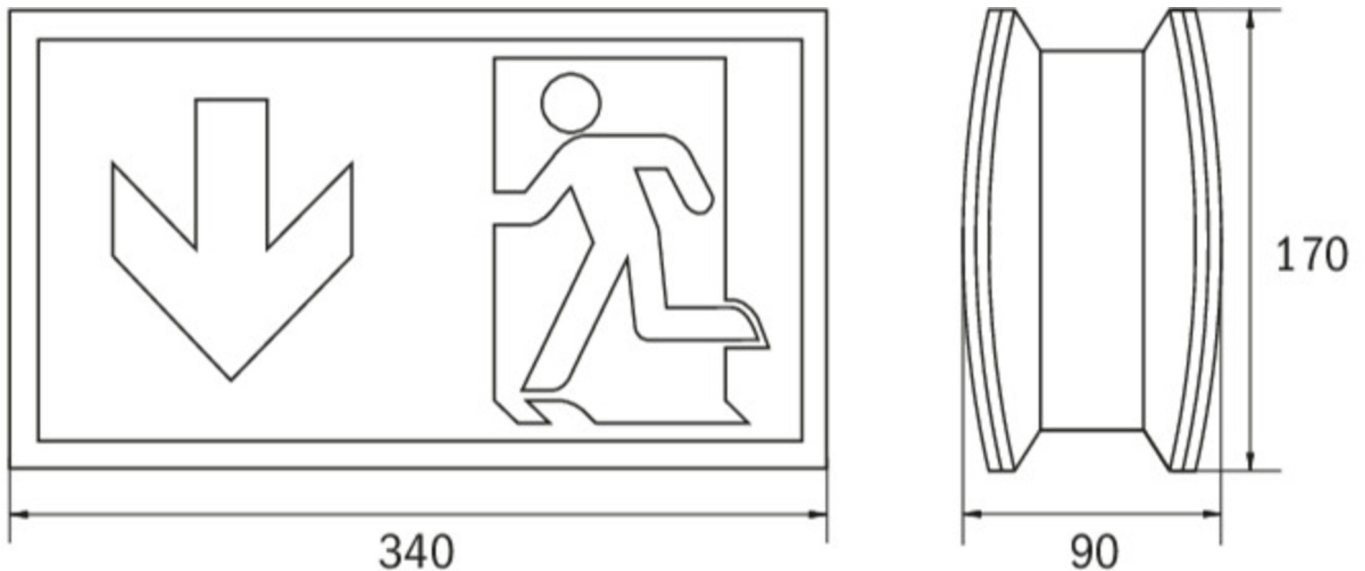

Height	170 mm
Weight	1.03 kg
Weight incl. Packaging	1.14 kg
Connection cross-section	1.5 mm
Switching input L'	Yes
Emergency light blocking	No
Battery connector	Plug
Dimming function	No
Luminous flux mains mode	225 lm
Luminous flux emergency mode	225 lm
Customs tariff number	94056120
Country of origin	Germany
EAN	4260766556272

TECHNICAL DRAWING

ACCESSORIES

- KCAWW - KC plastic wall bracket white
- DSA - cord suspension set 1,5m
- 2PW-EB -
- WKL - surcharge 2 x chain eyelet

State: 16.04.2024 - Subject to technical changes