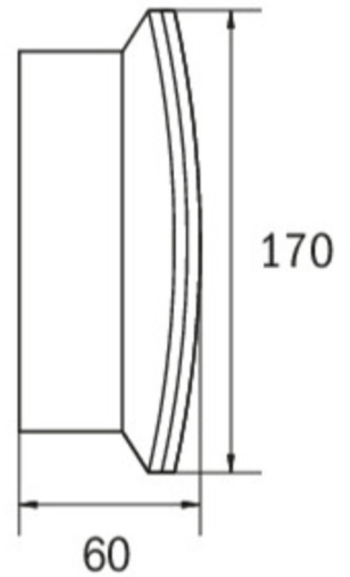

Exit sign/emergency luminaire Art.-No.: KCW019ML

Slightly curved high-grade exit sign and emergency luminaire in polycarbonate for wall mounting. Signage with pluggable, solvent-free, internally mounted pictogram. Pictogram set included. This luminaire can be used without pictogram as an emergency lighting luminaire with a clear cover. Escape route/Exit sign/ emergency luminaire according to EN 60598-1, EN 60598-2-22 and EN 1838 norms.

TECHNICAL DATA

| | |
|---|----------------------------------|
| Luminaire type | Exit sign / ER-light |
| Mounting | Wall mounted |
| Viewing distance | 30 m |
| Pictograph | Set |
| Illuminant | LED |
| Housing material | Polycarbonate |
| Colour | RAL 9003 |
| Mechanical rating IP | 54 |
| Impact resistance IK | 6 |
| Protection class | 2 |
| Supply | Central power supply system |
| Monitoring | ML - Central power supply system |
| Operation time | CPS |
| Operation mode | single luminaire switching |
| Input Voltage AC | 230 V |
| Input Frequency Hz | 50 / 60 Hz |
| Input Voltage DC | 216 V |
| Power consumption max. | 5,2 W |
| Power consumption maintained | 5,2 W |
| Power consumption non-maintained | 1,1 W |
| Ambient temperature maintained mode | -20 °C / 40 °C |
| Ambient temperature non-maintained mode | -20 °C / 40 °C |
| Length | 60 mm |
| Width | 340 mm |

| | |
|------------------------------|---------------|
| Height | 170 mm |
| Weight | 0.7 kg |
| Weight incl. Packaging | 0.79 kg |
| Connection cross-section | 2.5 mm |
| Switching input L' | Yes |
| Emergency light blocking | No |
| Battery connector | None |
| Dimming function | Yes |
| Luminous flux mains mode | 300 lm |
| Luminous flux emergency mode | 300 lm |
| Customs tariff number | 94056120 |
| Country of origin | Germany |
| EAN | 4260123681555 |

TECHNICAL DRAWING

ACCESSORIES

BALL2 - Ball protection (8W) 450x280x125mm

DWKCW - ceiling bracket KC wall

KC-IP65 - KC gasket IP65 EPDM

KCER - KCW recessed frame

KCWFH - flexible wall mounting for KCW