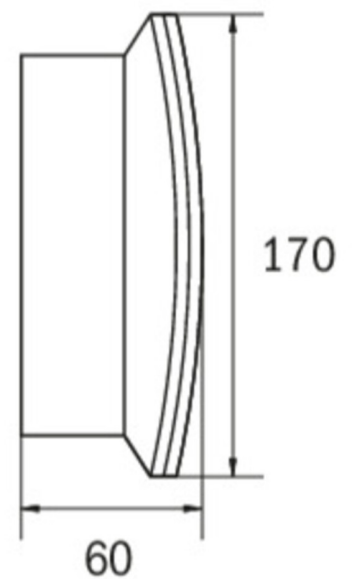

## Emergency luminaire Art.-No.: KCW421SC-IP64

Slightly curved high-grade exit sign and emergency luminaire in polycarbonate for wall mounting. Signage with pluggable, solvent-free, internally mounted pictogram. Pictogram set included. This luminaire can be used without pictogram as an emergency lighting luminaire with a clear cover. Escape route/Exit sign/ emergency luminaire according to EN 60598-1, EN 60598-2-22 and EN 1838 norms.

### TECHNICAL DATA

Luminaire type	Emergency luminaire
Mounting	Wall mounted
Viewing distance	30 m
Pictograph	Set
Illuminant	LED
Housing material	Polycarbonate
Colour	RAL 9003
Mechanical rating IP	64
Impact resistance IK	6
Protection class	2
Supply	Single battery
Monitoring	Self-Control
Operation time	1 h
Battery	6.4V/3.3Ah LiFeP04
Operation mode	maintained/non-maintained mode
Input Voltage AC	230 V
Input Frequency Hz	50 Hz
Power consumption max.	6,4 W
Power consumption maintained	5,6 W

Power consumption non-maintained	0,9 W
Ambient temperature maintained mode	-5 °C / 40 °C
Ambient temperature non-maintained mode	-5 °C / 40 °C
Length	60 mm
Width	340 mm
Height	170 mm
Weight	0.82 kg
Weight incl. Packaging	0.91 kg
Connection cross-section	1.5 mm
Switching input L'	Yes
Emergency light blocking	No
Battery connector	Plug
Dimming function	No
Luminous flux mains mode	520 lm
Luminous flux emergency mode	520 lm
Customs tariff number	94056120
Coutry of origin	Germany
EAN	4260766553400

## ACCESSORIES

- BALL2 - Ball protection (8W) 450x280x125mm
- DWKCW - ceiling bracket KC wall
- KC-IP65 - KC gasket IP65 EPDM
- KCER - KCW recessed frame
- KCW FH - flexible wall mounting for KCW