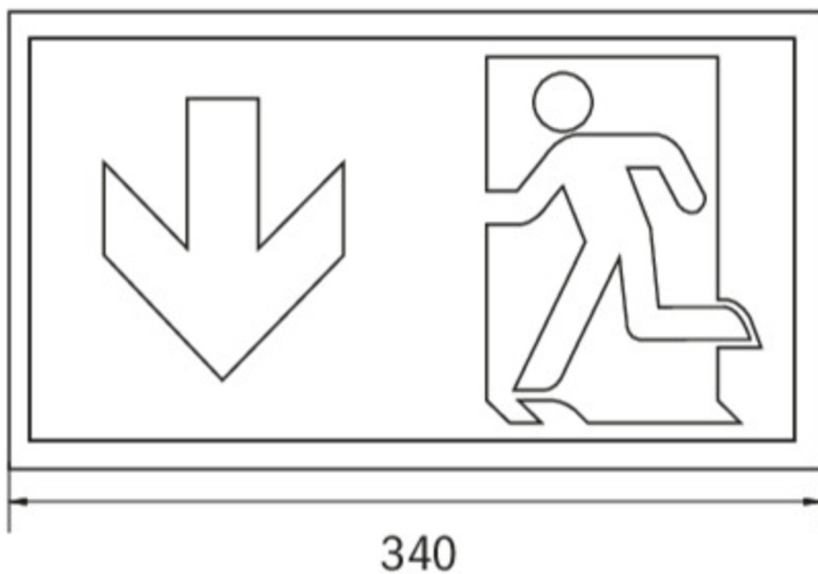

Power consumption non-maintained	0,9 W
Ambient temperature maintained mode	-5 °C / 40 °C
Ambient temperature non-maintained mode	-5 °C / 40 °C
Length	60 mm
Width	340 mm
Height	170 mm
Weight	0.82 kg
Weight incl. Packaging	0.91 kg
Connection cross-section	1.5 mm
Switching input L'	Yes
Emergency light blocking	No
Battery connector	Plug
Dimming function	No
Luminous flux mains mode	520 lm
Luminous flux emergency mode	520 lm
Customs tariff number	94056120
Coutry of origin	Germany
EAN	4260766553400

TECHNICAL DRAWING