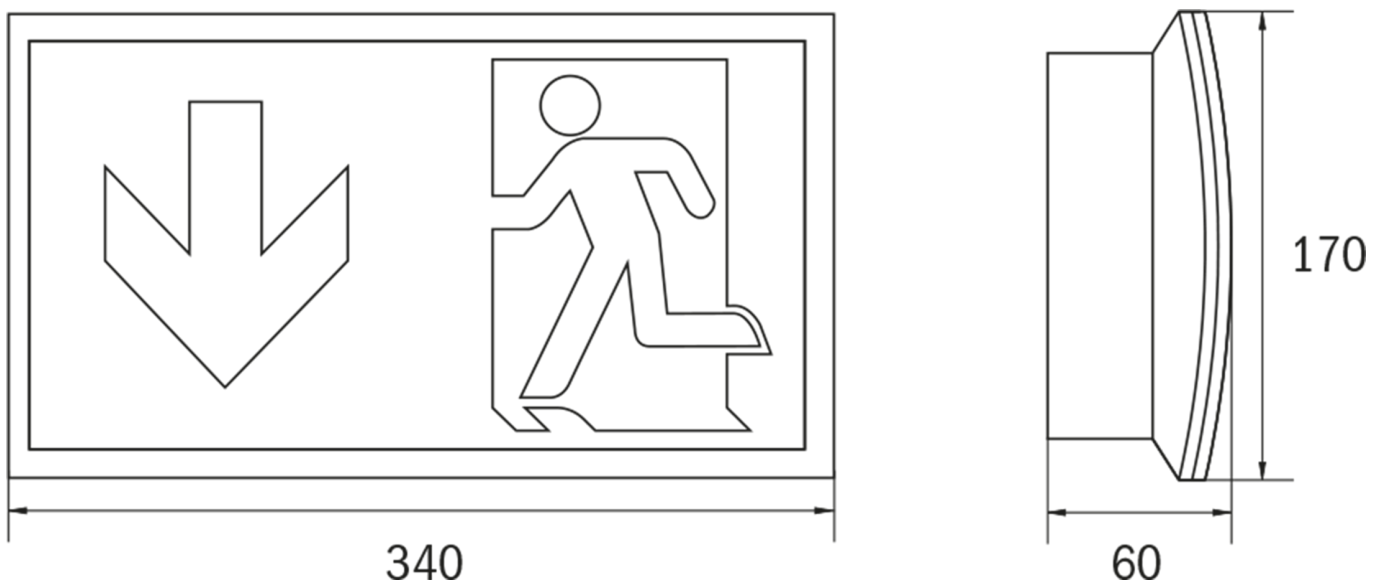

Power maintained	5,6 W
Power non-maintained	2 W
Ambient temperature maintained mode	-5 °C to 40 °C
Ambient temperature non-maintained mode	-5 °C to 40 °C
Depth	170 mm
Width	340 mm
Height	60 mm
Weight	0.77
Weight incl. packaging	0.86
Connection cross-section	2,5 mm²
Switching input	Yes
Emergency light blocking	No
Battery connection	Connector
Dimming function	No
Luminous flux mains	520 lm
Luminous flux emergency	520 lm
Customs tariff number	94056120
GTIN	4262483025345

TECHNICAL DRAWING