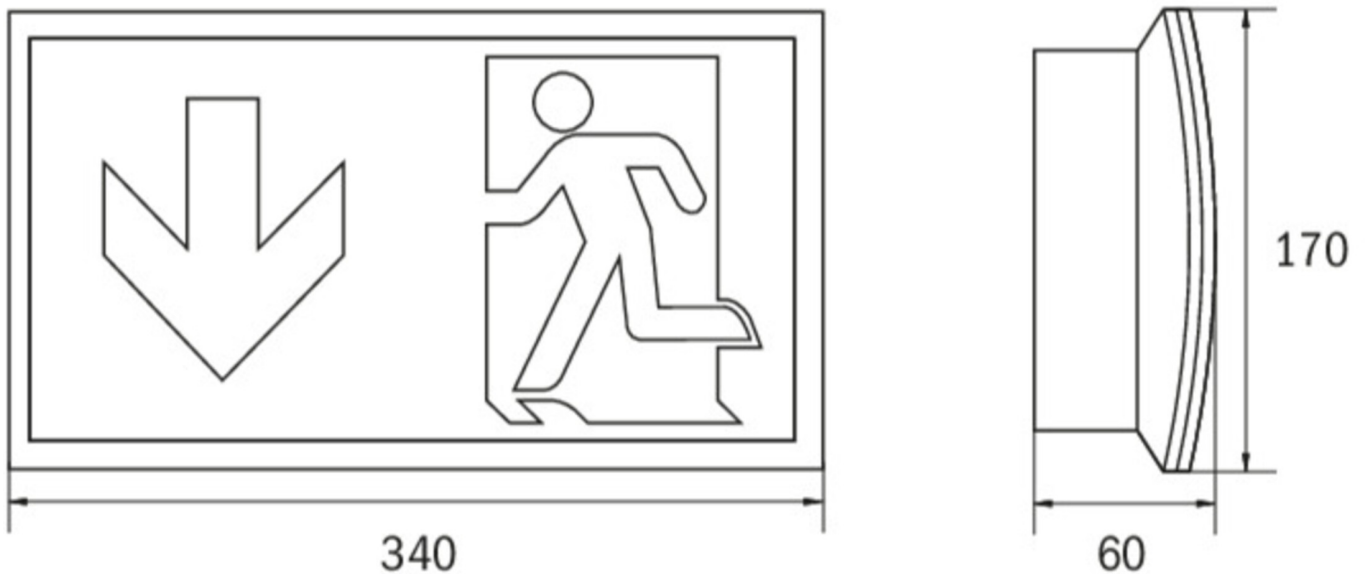

Power consumption non-maintained	0,9 W
Ambient temperature maintained mode	-5 °C / 40 °C
Ambient temperature non-maintained mode	-5 °C / 40 °C
Length	60 mm
Width	340 mm
Height	170 mm
Weight	0.88 kg
Weight incl. Packaging	0.97 kg
Connection cross-section	1.5 mm
Switching input L'	Yes
Emergency light blocking	No
Battery connector	Plug
Dimming function	No
Luminous flux mains mode	500 lm
Luminous flux emergency mode	500 lm
Customs tariff number	94056120
Coutry of origin	Germany
EAN	4260766553561

TECHNICAL DRAWING