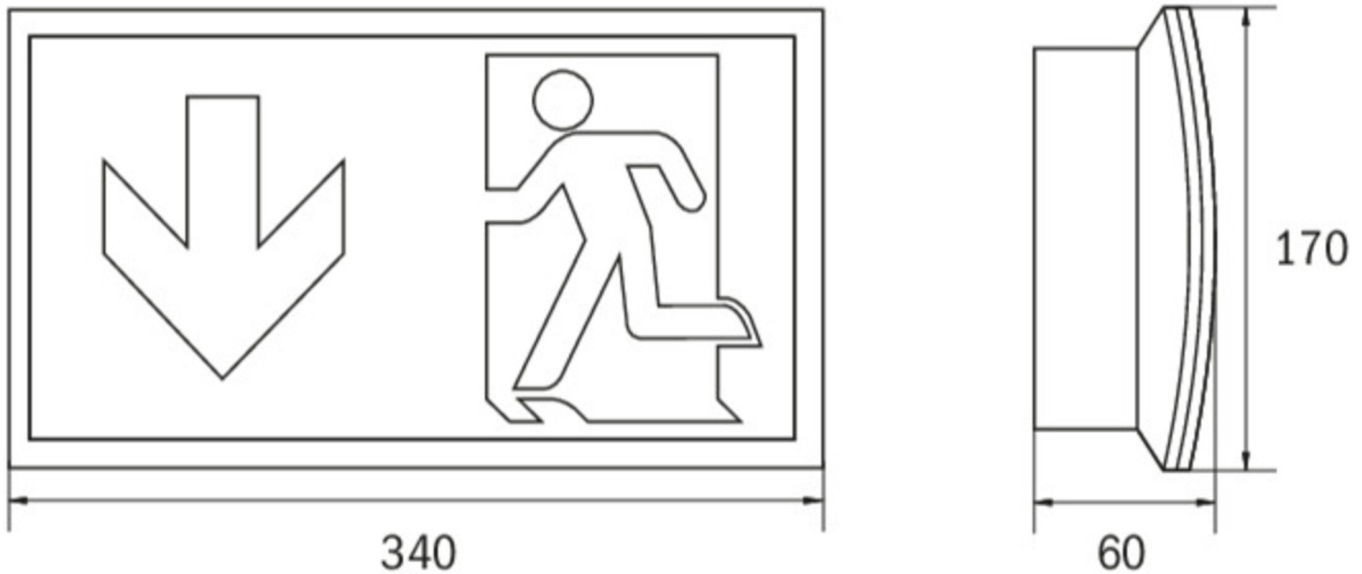

Weight incl. Packaging	0.71 kg
Connection cross-section	2.5 mm
Switching input L'	No
Emergency light blocking	No
Battery connector	None
Luminous flux mains mode	335 lm
Luminous flux emergency mode	335 lm
Customs tariff number	94056120
Coutry of origin	Germany
EAN	4260682157270

TECHNICAL DRAWING

ACCESSORIES

BALL2 - Ball protection (8W) 450x280x125mm

DWKCW - ceiling bracket KC wall

KC-IP65 - KC gasket IP65 EPDM

KCER - KCW recessed frame

KCWFH - flexible wall mounting for KCW