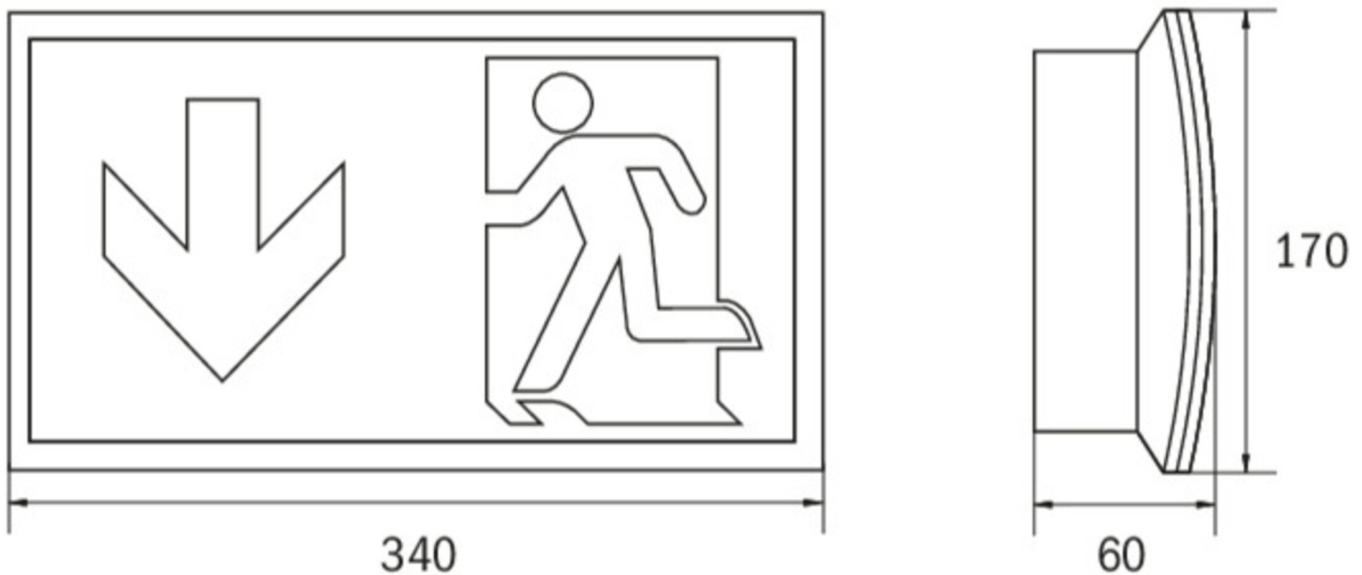

Switching input L'	No
Emergency light blocking	No
Battery connector	None
Luminous flux mains mode	520 lm
Luminous flux emergency mode	520 lm
Customs tariff number	94056120
Country of origin	Germany
EAN	4260682157331

TECHNICAL DRAWING

ACCESSORIES

- BALL2 - Ball protection (8W) 450x280x125mm
- DWKCW - ceiling bracket KC wall
- KC-IP65 - KC gasket IP65 EPDM
- KCER - KCW recessed frame
- KCW FH - flexible wall mounting for KCW