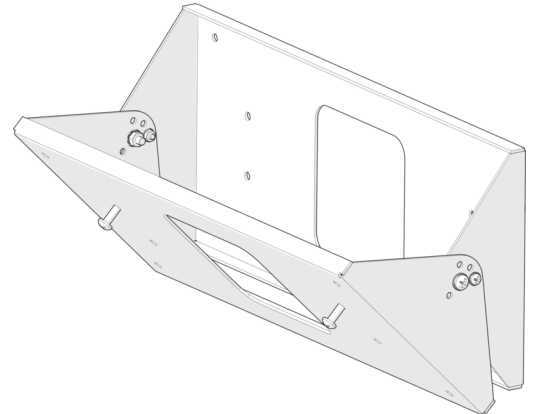

Art.-No.: KCWFH

Flexible parallel bracket that allows the entire luminaire housing to be aligned. For example, the bracket can be used to align safety lights to optimize the illumination of escape and rescue routes.

TECHNICAL DATA

Length	85 mm
Width	293 mm
Height	100 mm
Weight	1.2 kg
Weight incl. Packaging	1.2 kg
Customs tariff number	94059200
Country of origin	Germany
EAN	4260682147554

TECHNICAL DRAWING