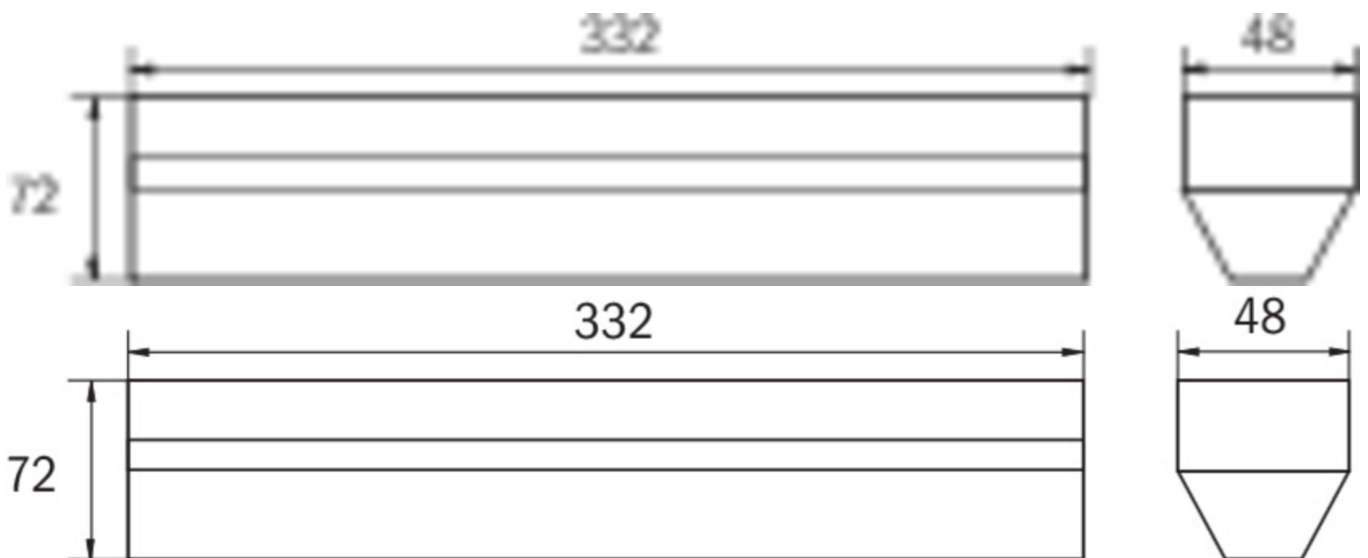

Power DS	4,6 W
Power BS	0 W
Ambient temperature DS	-25 °C to 40 °C
Ambient temperature BS	-25 °C to 40 °C
Depth	332 mm
Width	48 mm
Height	72 mm
Weight	0.36
Weight incl. packaging	0.4
Connection cross-section	1.5 mm²
Switching input	No
Emergency light blocking	No
Battery connection	No
Dimming function	No
Luminous flux mains	520 lm
Luminous flux emergency	520 lm
Customs tariff number	94056120
EAN	4260123682613

TECHNICAL DRAWING