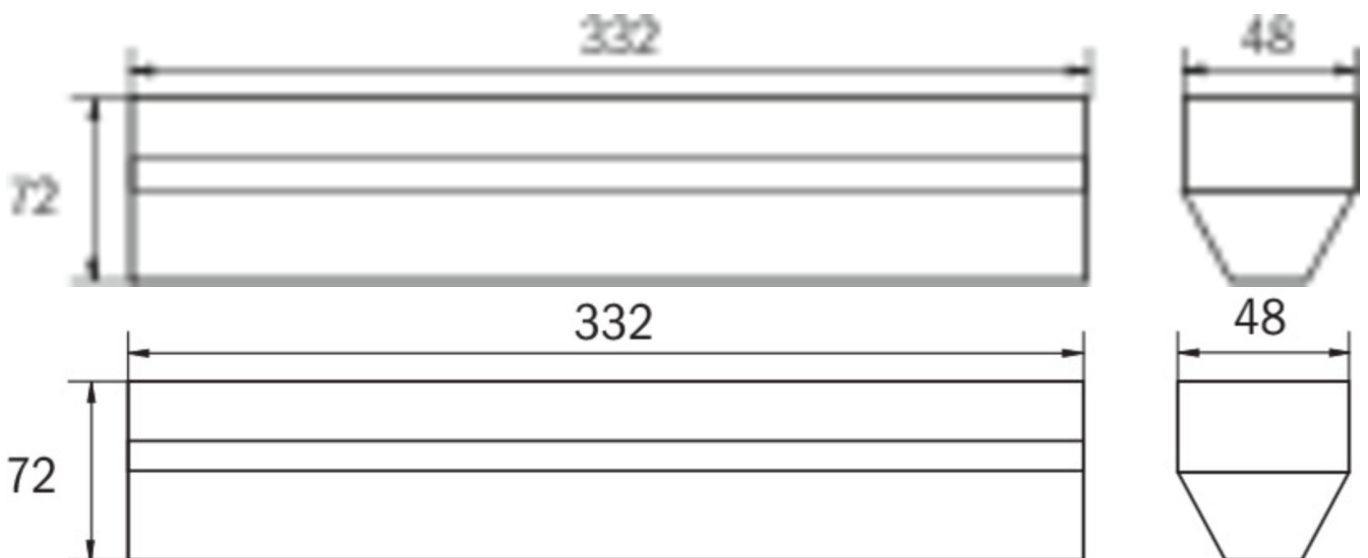

Power non-maintained	0,9 W
Ambient temperature maintained mode	-5 °C to 40 °C
Ambient temperature non-maintained mode	-5 °C to 40 °C
Depth	332 mm
Width	48 mm
Height	72 mm
Weight	0.46
Weight incl. packaging	0.5
Connection cross-section	2,5 mm²
Switching input	Yes
Emergency light blocking	No
Battery connection	Connector
Dimming function	No
Luminous flux mains	190 lm
Luminous flux emergency	190 lm
Customs tariff number	94056120
EAN	4260766557453

TECHNICAL DRAWING