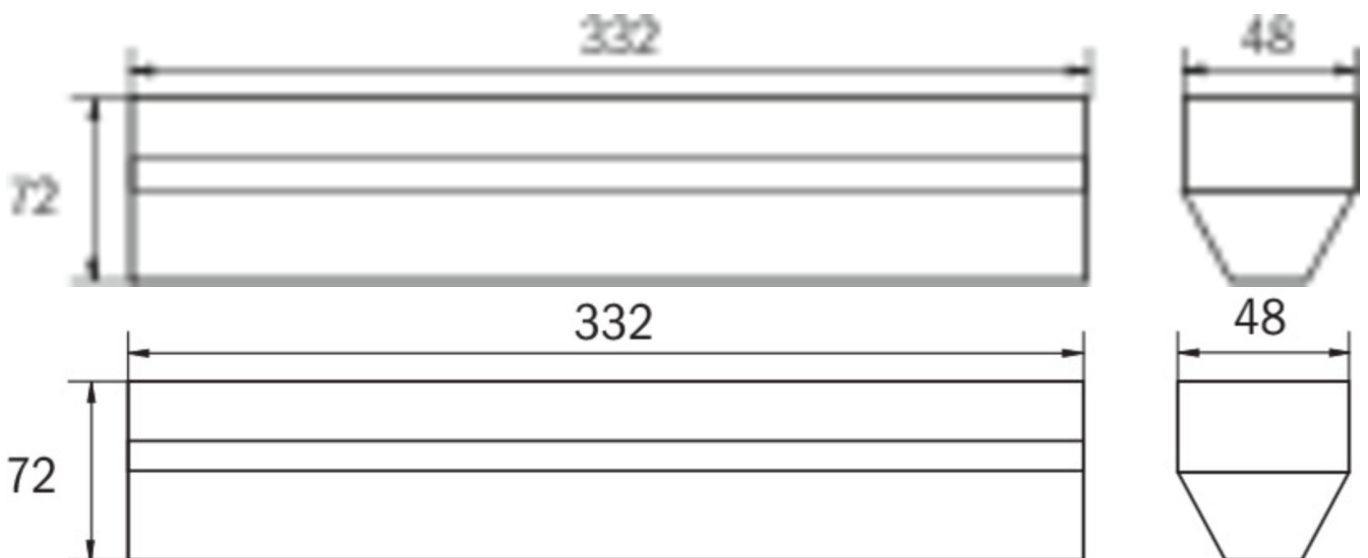

Power non-maintained	2 W
Ambient temperature maintained mode	-5 °C to 40 °C
Ambient temperature non-maintained mode	-5 °C to 40 °C
Depth	332 mm
Width	48 mm
Height	72 mm
Weight	0.52
Weight incl. packaging	0.56
Connection cross-section	2,5 mm²
Switching input	Yes
Emergency light blocking	No
Battery connection	Connector
Dimming function	No
Luminous flux mains	320 lm
Luminous flux emergency	320 lm
Customs tariff number	94056120
EAN	4260766557460

TECHNICAL DRAWING