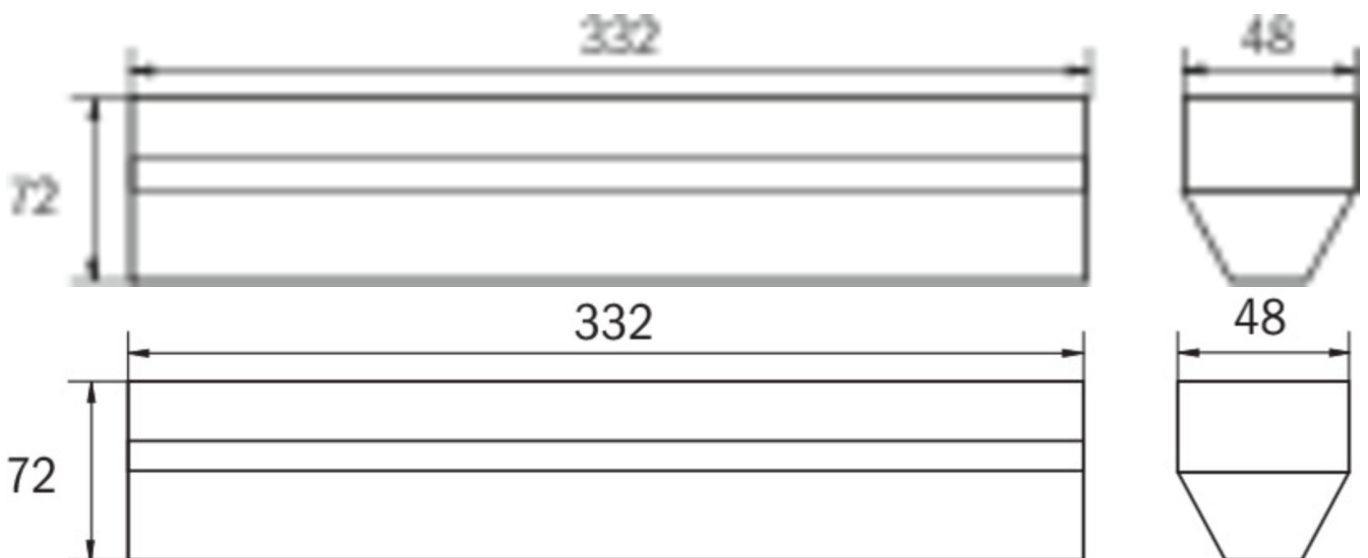

Power non-maintained	2 W
Ambient temperature maintained mode	-5 °C to 40 °C
Ambient temperature non-maintained mode	-5 °C to 40 °C
Depth	332 mm
Width	48 mm
Height	72 mm
Weight	0.55
Weight incl. packaging	0.59
Connection cross-section	2,5 mm²
Switching input	Yes
Emergency light blocking	No
Battery connection	Connector
Dimming function	No
Luminous flux mains	520 lm
Luminous flux emergency	520 lm
Customs tariff number	94056120
EAN	4260766557392

TECHNICAL DRAWING