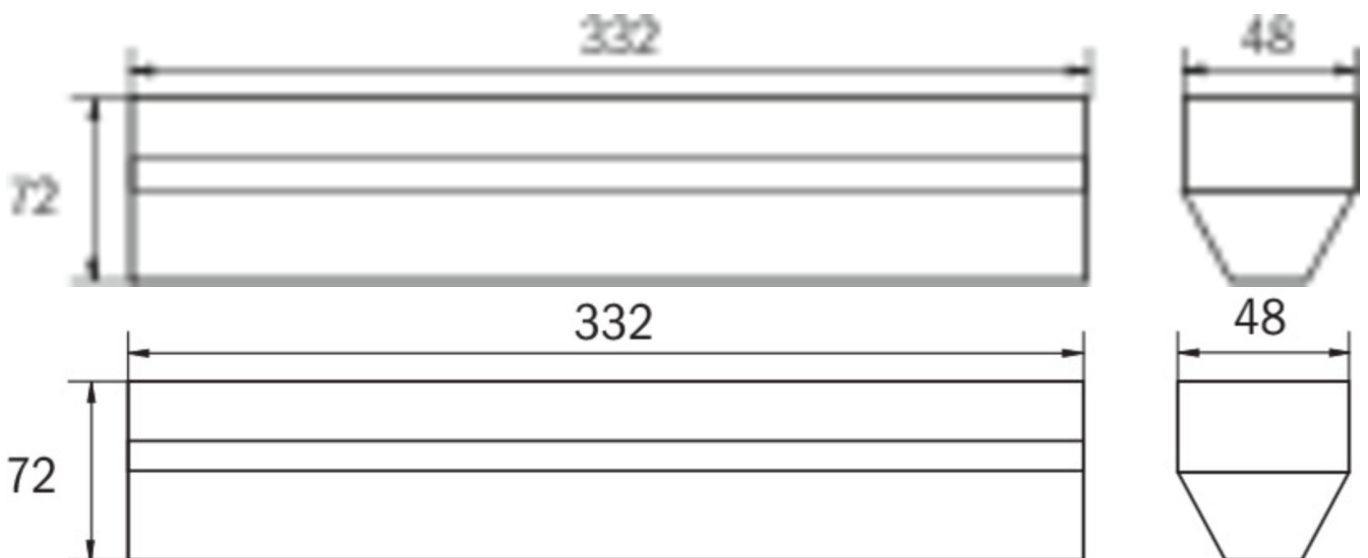

Power non-maintained	2 W
Ambient temperature maintained mode	-5 °C to 40 °C
Ambient temperature non-maintained mode	-5 °C to 40 °C
Depth	332 mm
Width	48 mm
Height	72 mm
Weight	0.55
Weight incl. packaging	0.59
Connection cross-section	2,5 mm²
Switching input	Yes
Emergency light blocking	No
Battery connection	Connector
Dimming function	No
Luminous flux mains	210 lm
Luminous flux emergency	210 lm
Customs tariff number	94056120
EAN	4262483022740

TECHNICAL DRAWING