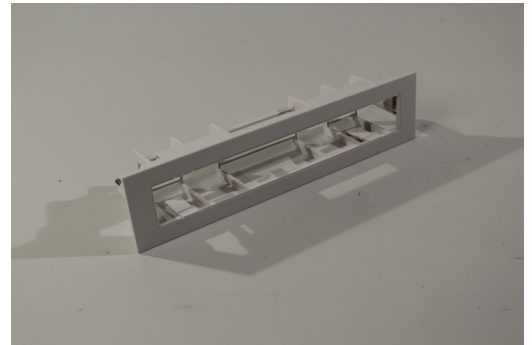

Art.-No.: KME-EB

With this installation frame the luminaires KMU, KMB and KS can be mounted directly into the ceiling which hides its electronics and so the luminaires design is not disrupted.

TECHNICAL DATA

Length	70 mm
Width	295 mm
Height	60 mm
Weight	0.15 kg
Weight incl. Packaging	0.15 kg
Customs tariff number	94059200
Country of origin	Germany
EAN	4260349829533