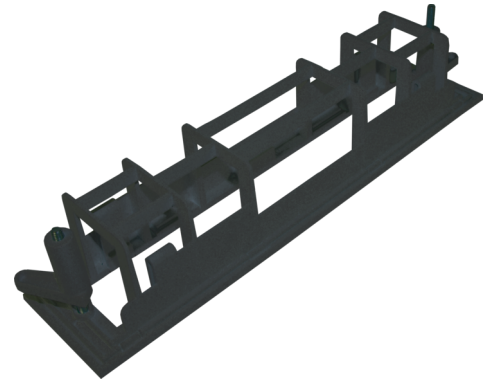

**Art.-Nr: KME-SW**  
**Mounting frame**  
**Mounting frame - ABS white, for luminaires with a central battery system**

This mounting frame allows the KMU, KMB and KS luminaires to be installed straight into the ceiling. The electronics are thereby concealed, which doesn't ruin the luminaire design.

#### TECHNICAL DATA

Material	PCABS
Housing color	Black
Depth	70 mm
Width	295 mm
Height	60 mm
Weight	0.15 kg
Customs tariff number	94059200
GTIN	4260766552519

As of: 17.03.2026 - Subject to technical changes and errors.