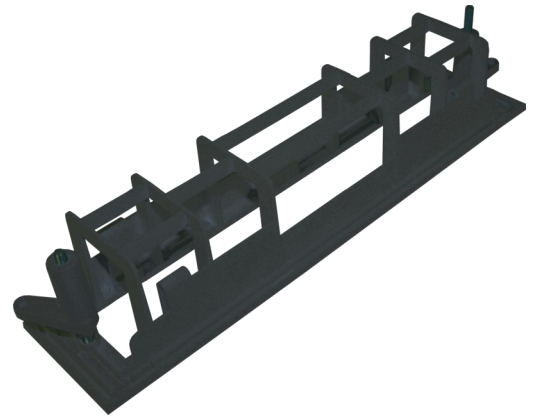

Art.-No.: KME-SW

TECHNICAL DATA

Length	70 mm
Width	295 mm
Height	60 mm
Weight	0.15 kg
Weight incl. Packaging	0.15 kg
Customs tariff number	94059200
Country of origin	Germany
EAN	4260766552519