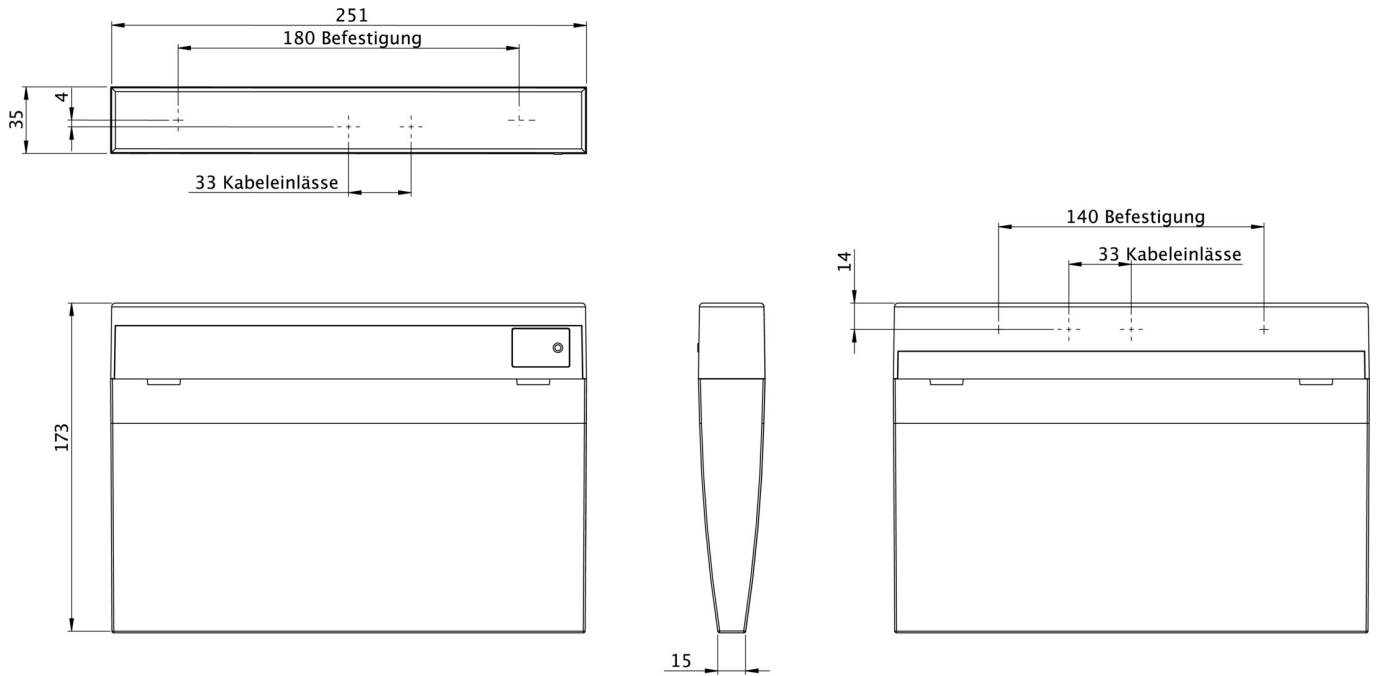

TECHNICAL DRAWING

ACCESSORY LIST

- DSA - Wire suspension
- KME-EB - Mounting frame
- KMBE - Concrete-mounted box
- AWKSU - Wall bracket
- 2PW-EB - Pendant
- BALLPLX-KMU - Wire mesh surround

As of: 20.03.2025 - Subject to technical changes and errors.