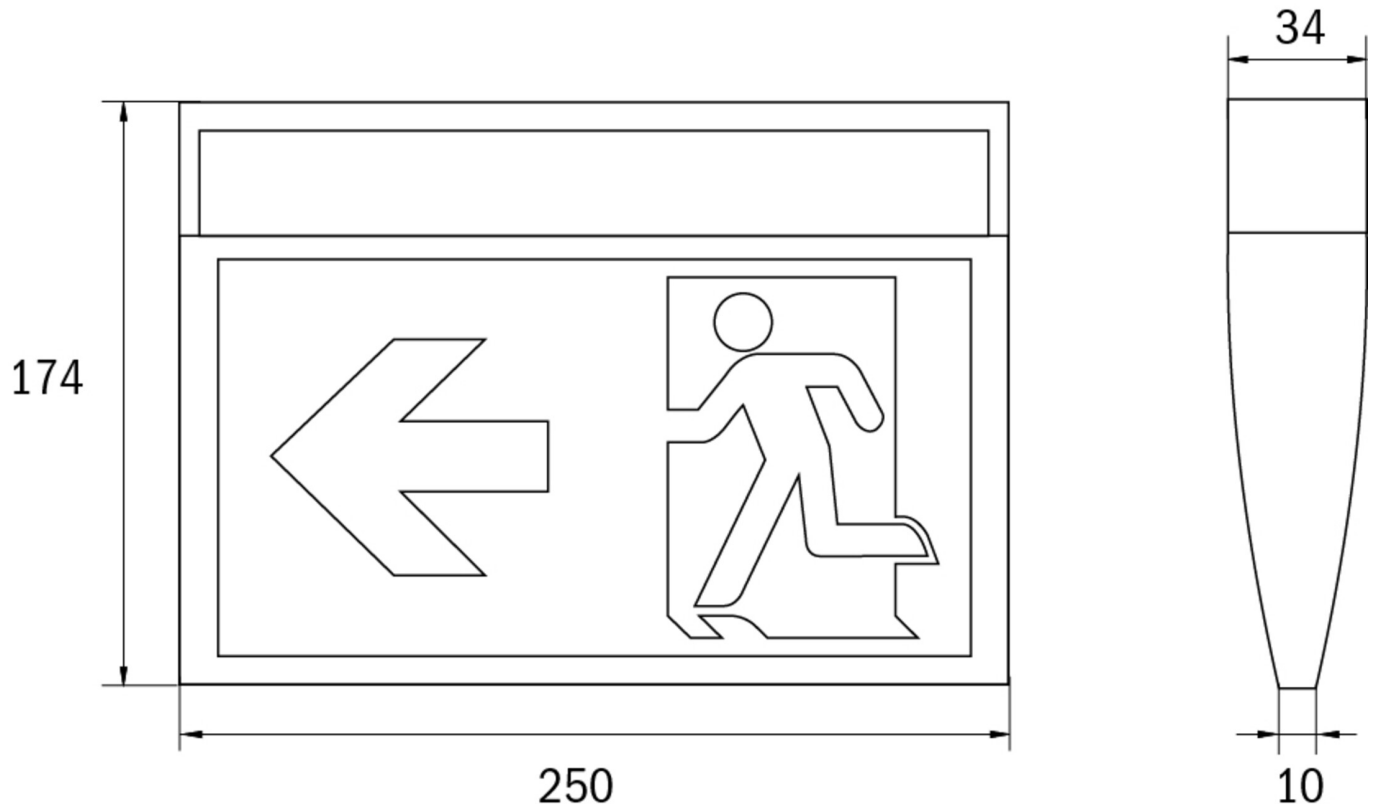

TECHNICAL DRAWING

ACCESSORY LIST

NIMH4805S.ST - Battery