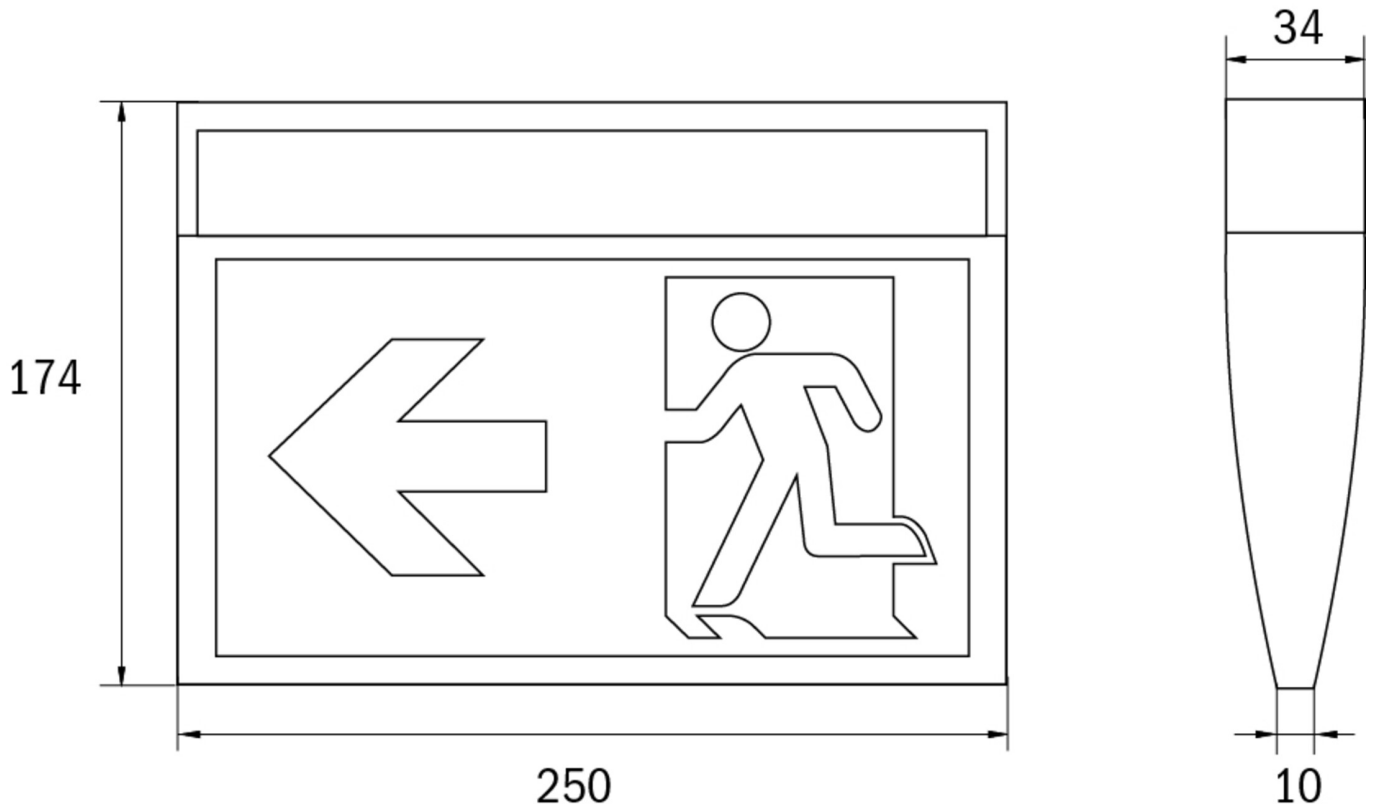

TECHNICAL DRAWING

ACCESSORY LIST

NIMH4805S.ST - Battery