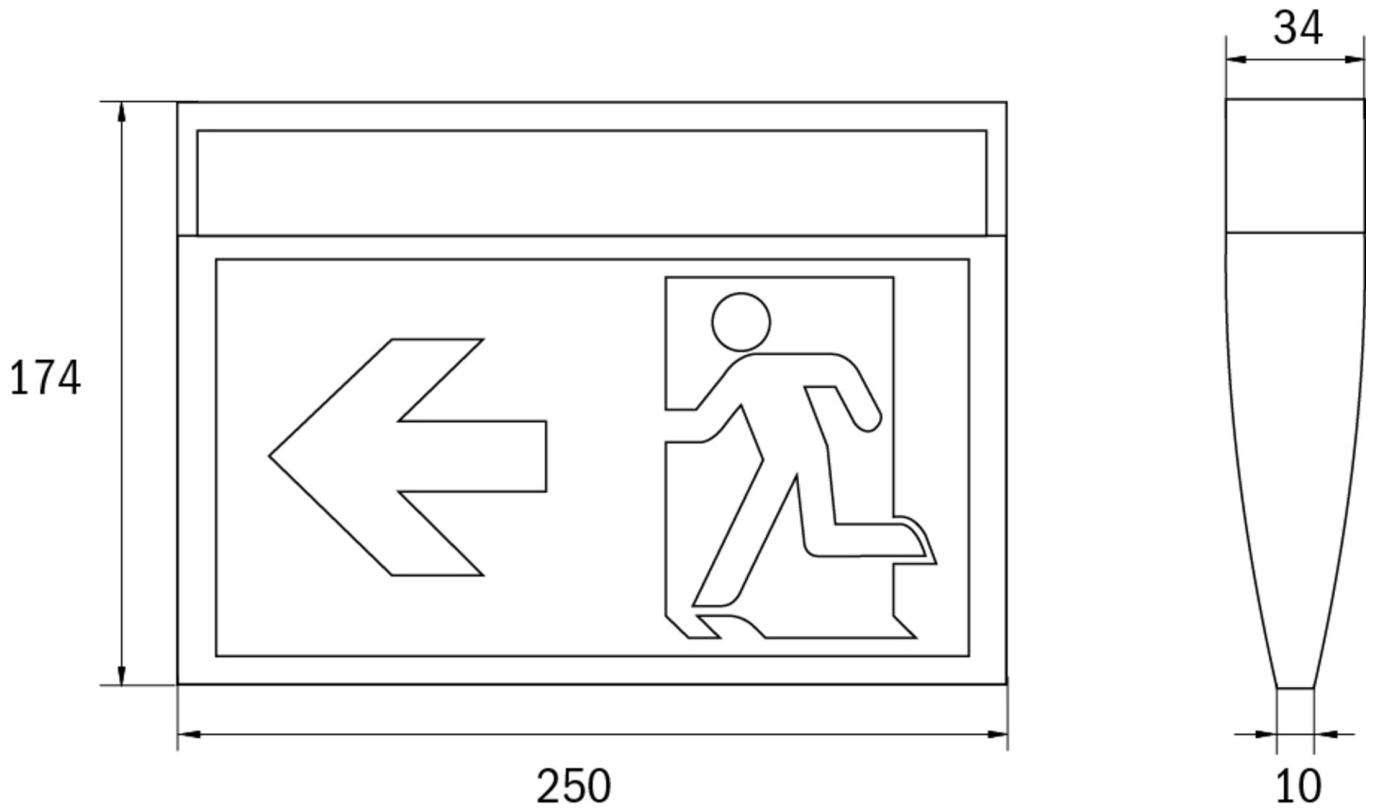

TECHNICAL DRAWING

ACCESSORY LIST

- DSA - Wire suspension
- 2PSW-EB -
- KME-SW - Mounting frame
- AWKSU - Wall bracket
- KMBE - Concrete-mounted box
- BALLPLX-KMU - Wire mesh surround

As of: 04.02.2025 - Subject to technical changes and errors.