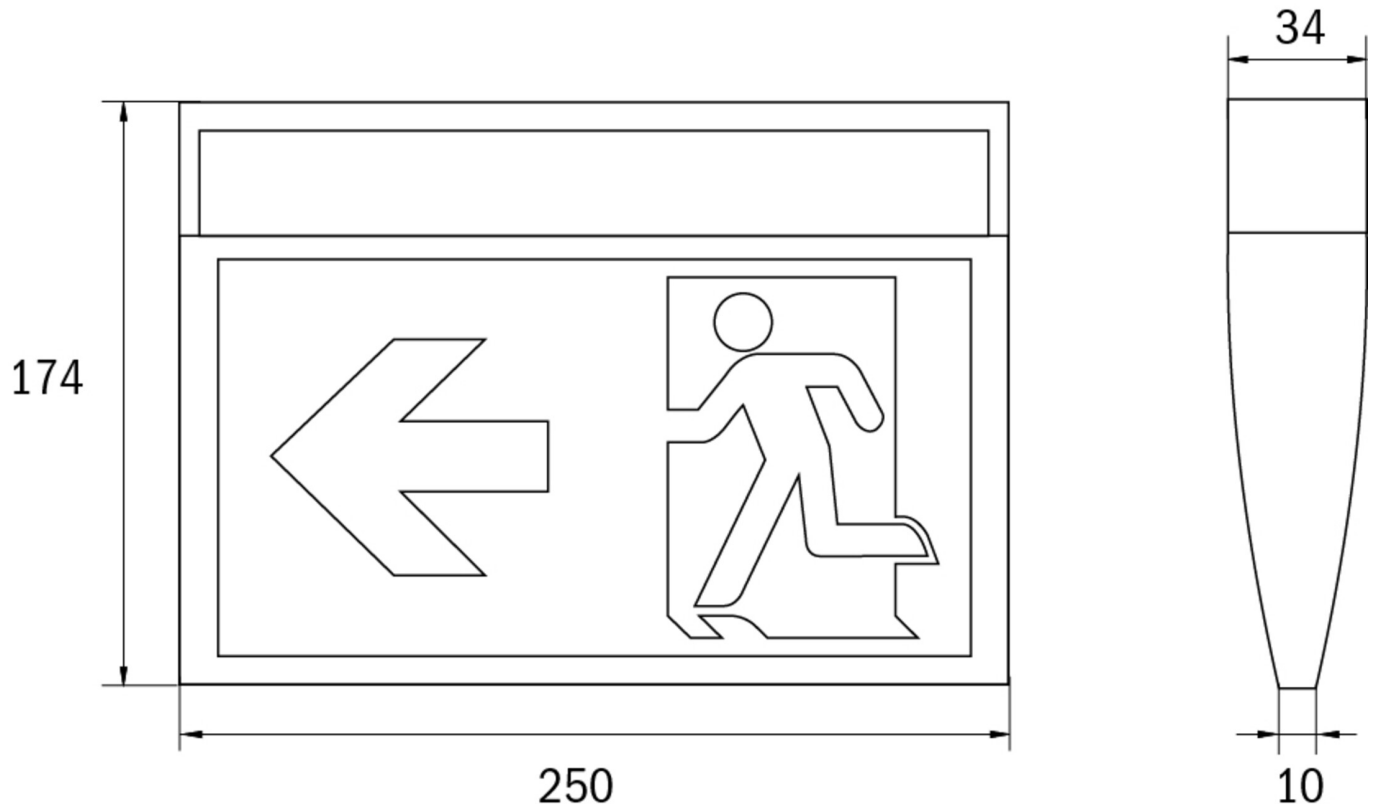

TECHNICAL DRAWING

ACCESSORY LIST

- DSA - Wire suspension
- KME-EB - Mounting frame
- AWKSU - Wall bracket
- 2PW-EB - Pendant
- KMBE - Concrete-mounted box
- BALLPLX-KMU - Wire mesh surround