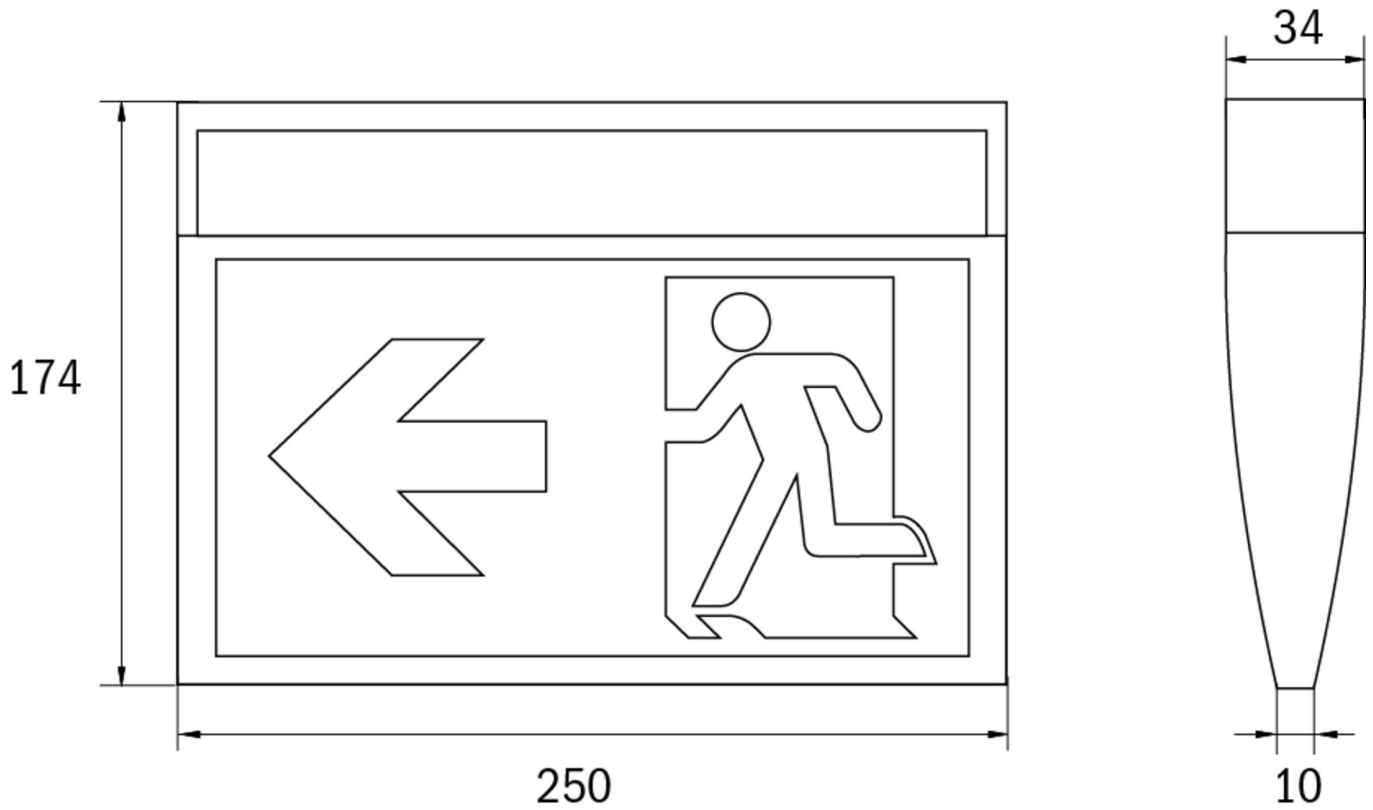

TECHNICAL DRAWING

ACCESSORY LIST

- DSA - Wire suspension
- 2PSW-EB -
- KME-SW - Mounting frame
- AWKSU - Wall bracket
- KMBE - Concrete-mounted box
- BALLPLX-KMU - Wire mesh surround