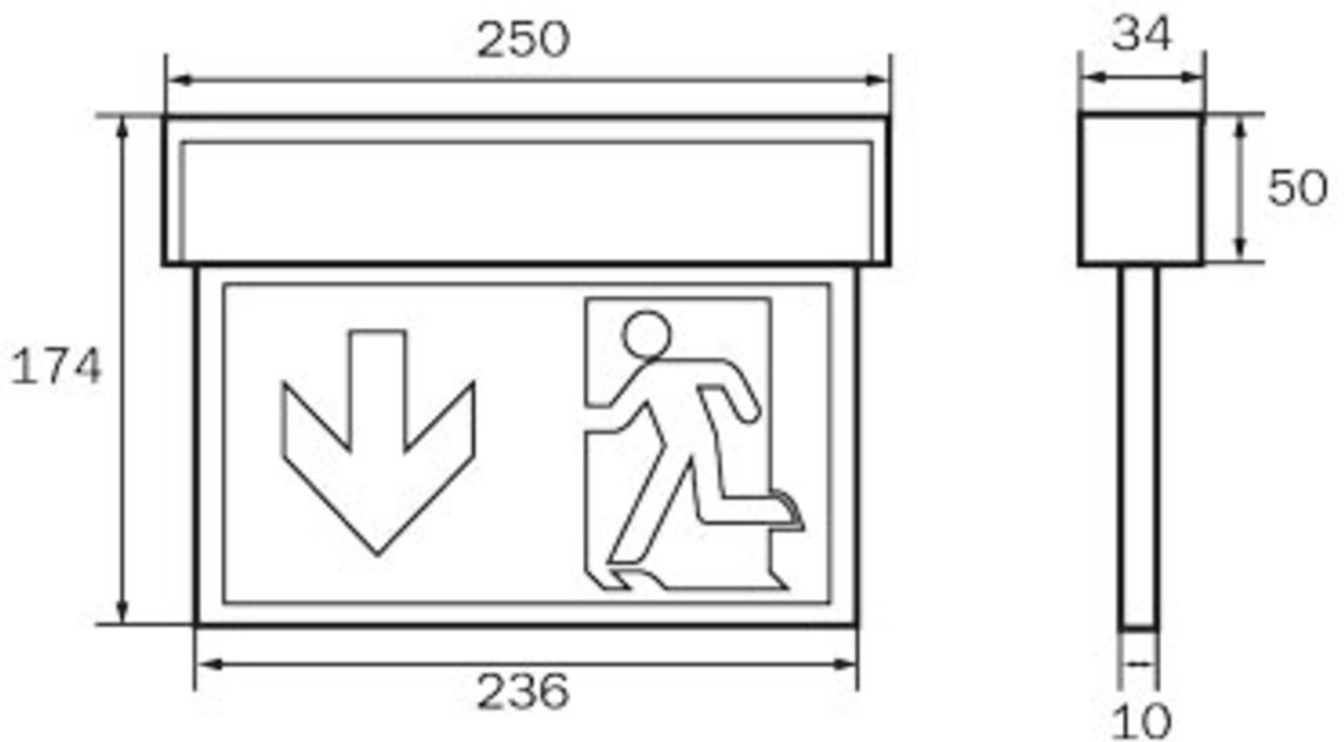

Height	174 mm
Weight	0.56 kg
Weight incl. Packaging	0.64 kg
Connection cross-section	2.5 mm
Switching input L'	No
Emergency light blocking	No
Battery connector	None
Dimming function	Yes
Customs tariff number	94056120
Coutry of origin	Germany
EAN	4260766550294

TECHNICAL DRAWING