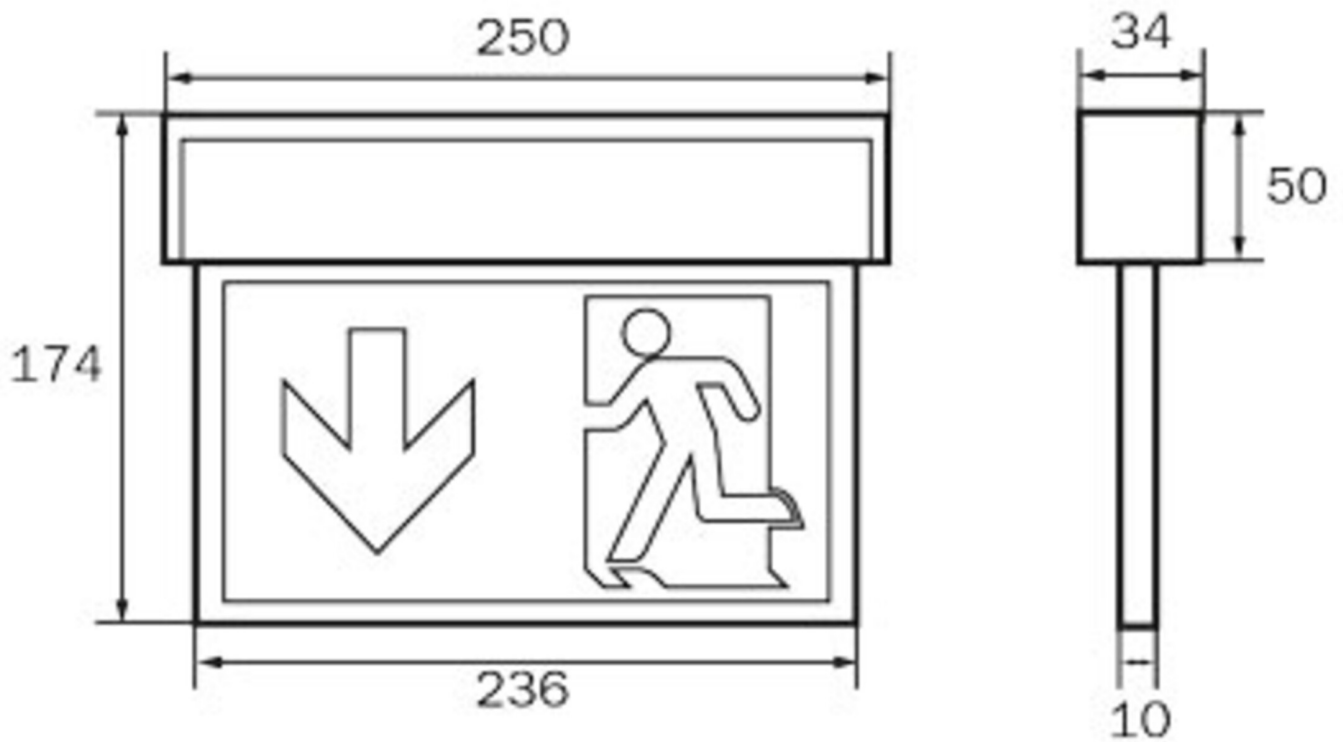

TECHNICAL DRAWING

ACCESSORY LIST

- KME-EB - Mounting frame
- AWKSU - Wall bracket
- 2PW-EB - Pendant
- KMBE - Concrete-mounted box
- BALLPLX-KMU - Wire mesh surround
- DSA - Wire suspension
- KSE-MB-WS - Mounting frame
- KSE-MB-SI - Mounting frame