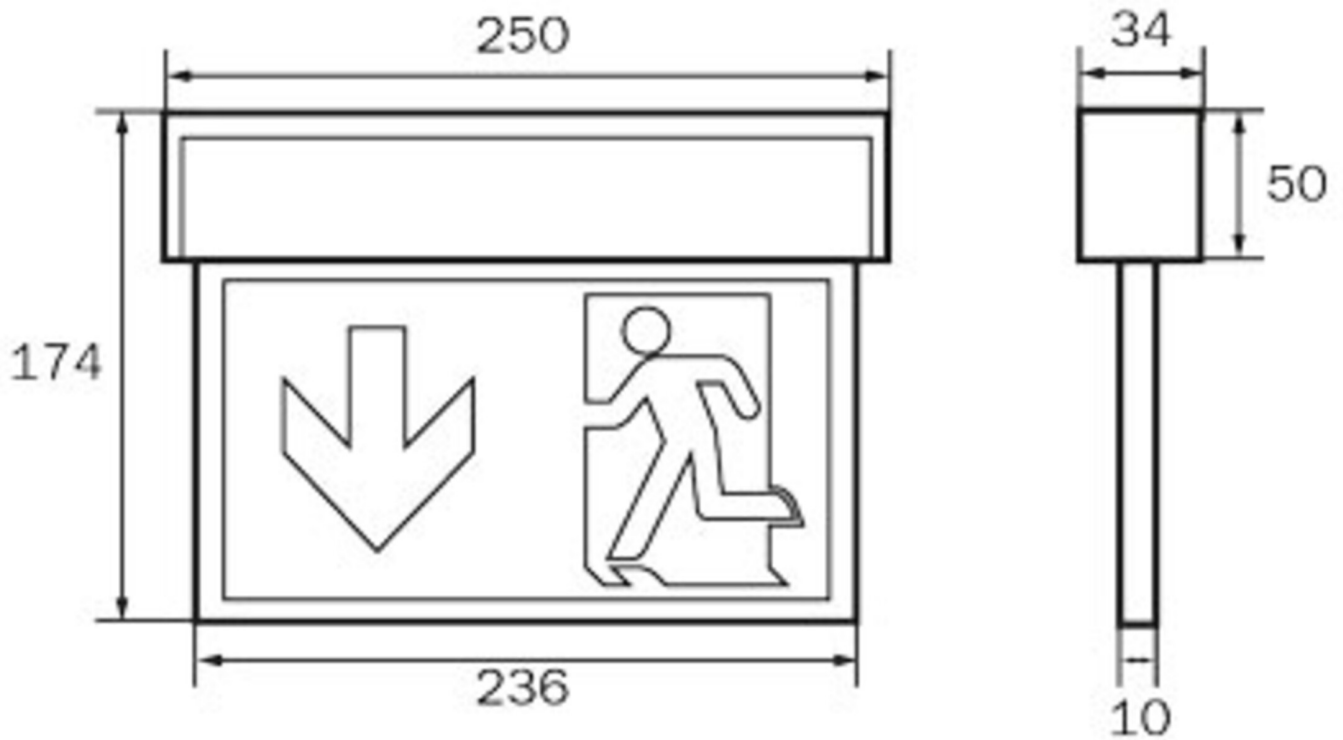

TECHNICAL DRAWING

ACCESSORY LIST

- KME-EB - Mounting frame
- AWKSU - Wall bracket
- 2PW-EB - Pendant
- KMBE - Concrete-mounted box
- BALLPLX-KMU - Wire mesh surround
- DSA - Wire suspension
- KSE-MB-WS - Mounting frame
- KSE-MB-SI - Mounting frame