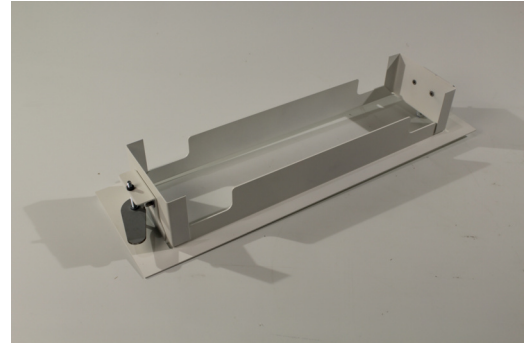

## Art.-No.: KWE

With this installation frame the KW luminaire is able to be mounted directly into the wall which hides its electronics and so the luminaire's design is not disrupted.

### TECHNICAL DATA

Length	130 mm
Width	430 mm
Height	65 mm
Weight	0.79 kg
Weight incl. Packaging	0.79 kg
Customs tariff number	94059900
Country of origin	Germany
EAN	4260123684723