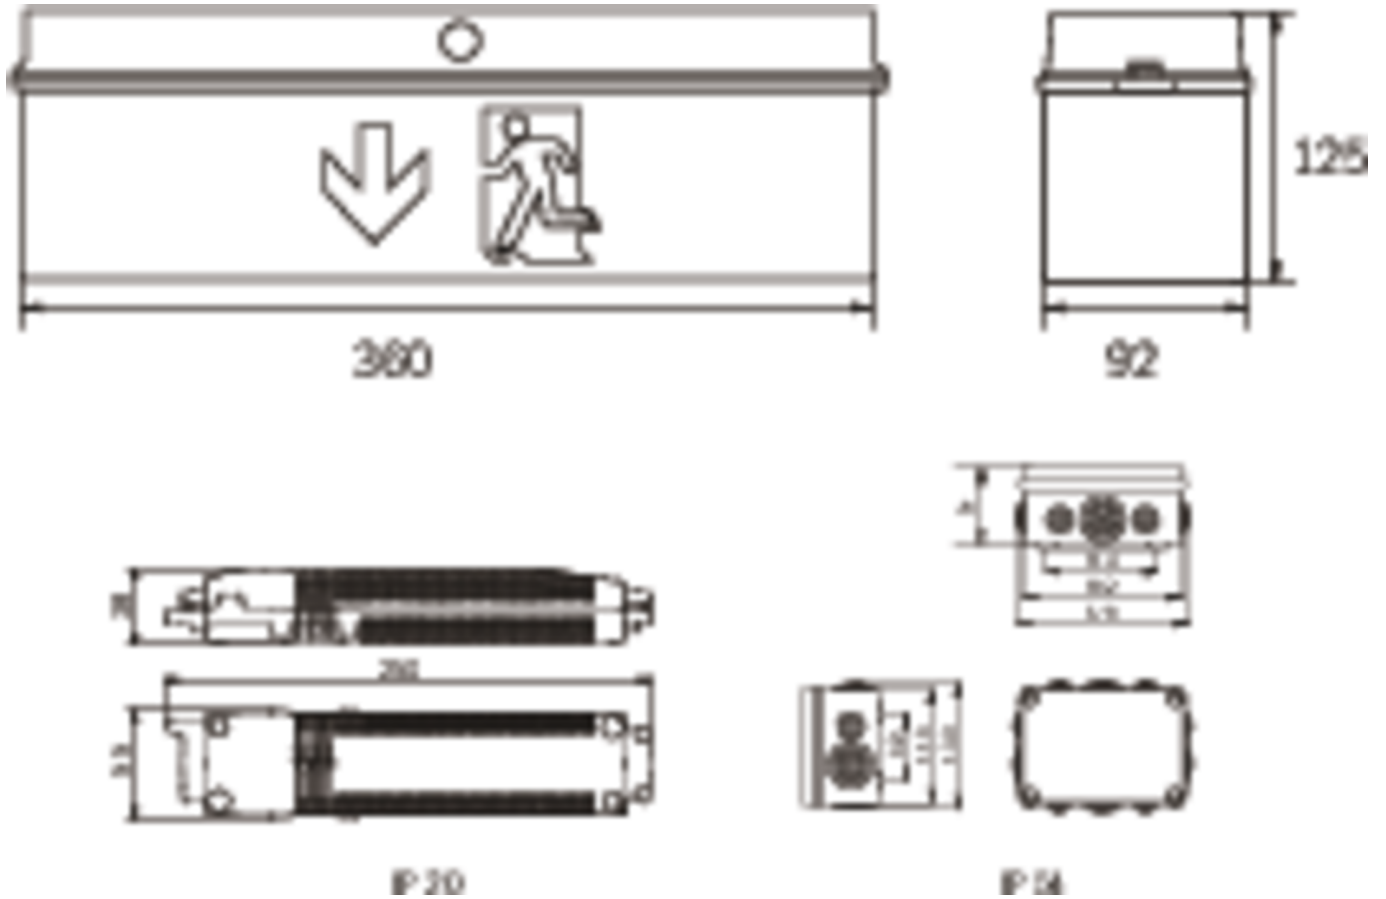

TECHNICAL DRAWING

ACCESSORY LIST

- BKW -
- KWE -
- DSA - Wire suspension