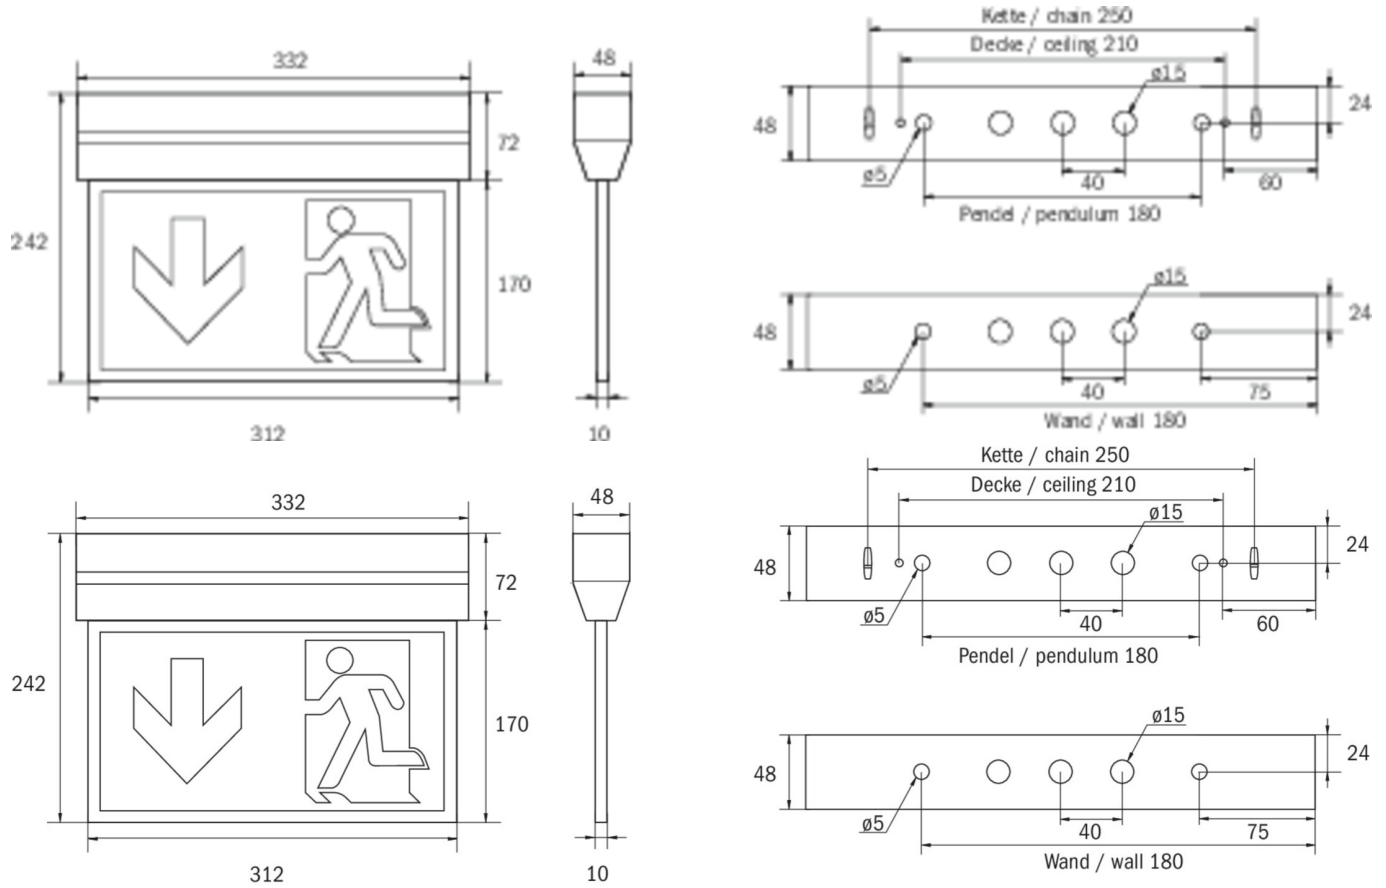

Control and monitoring via central power supply system. Planning certainty is provided by tool-free, variable use of the pictograms on site. A set of pictograms corresponding to DIN ISO 7010 (arrow to the right, left, up and down) is supplied as standard. Universal mounting includes fitting on the wall and ceiling as well as the option of fitting in the ceiling in conjunction with the mounting frame available.

## TECHNICAL DATA

Luminaire type	Exit sign
Mounting	Universal
Recognition distance	30 m
Pictograph	Set
Illuminant	LED
Housing material	Plastic
Housing color	white
Protection type (IP)	IP40
Impact resistance (IK)	≥ 3
Certification	WEEE, CE, ENEC, TÜV Rheinland Type approved
Insulation class	2
Supply	Centralised power supply systems
Monitoring	Central power supply (ML)
Bridging time	CPS
Battery	/
Operating mode	single luminaire switching

Input voltage AC	230 V
Input frequency	50 / 60 Hz
Input voltage DC	216 V
Power max.	2,2 W
Power DS	2,2 W
Power BS	1,1 W
Ambient temperature DS	-20 °C to 40 °C
Ambient temperature BS	-20 °C to 40 °C
Depth	48 mm
Width	332 mm
Height	242 mm
Weight	0.86
Weight incl. packaging	0.97
Connection cross-section	2.5 mm <sup>2</sup>
Switching input	Yes
Emergency light blocking	No
Battery connection	No
Dimming function	Yes
Luminous flux mains	32 lm
Luminous flux emergency	32 lm
Customs tariff number	94056120
EAN	4260123681609

## TECHNICAL DRAWING