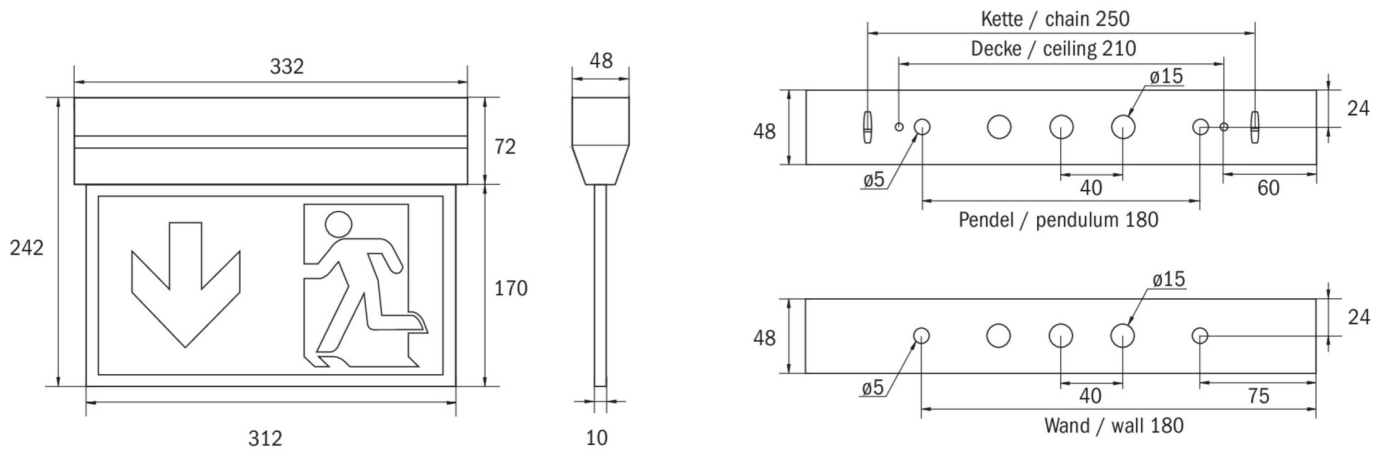

Length	48 mm
Width	332 mm
Height	242 mm
Weight	0.85 kg
Weight incl. Packaging	0.96 kg
Connection cross-section	1.5 mm
Switching input L'	No
Emergency light blocking	No
Battery connector	None
Dimming function	No
Luminous flux mains mode	520 lm
Luminous flux emergency mode	520 lm
Customs tariff number	94056120
Coutry of origin	Germany
EAN	4260123685881

TECHNICAL DRAWING