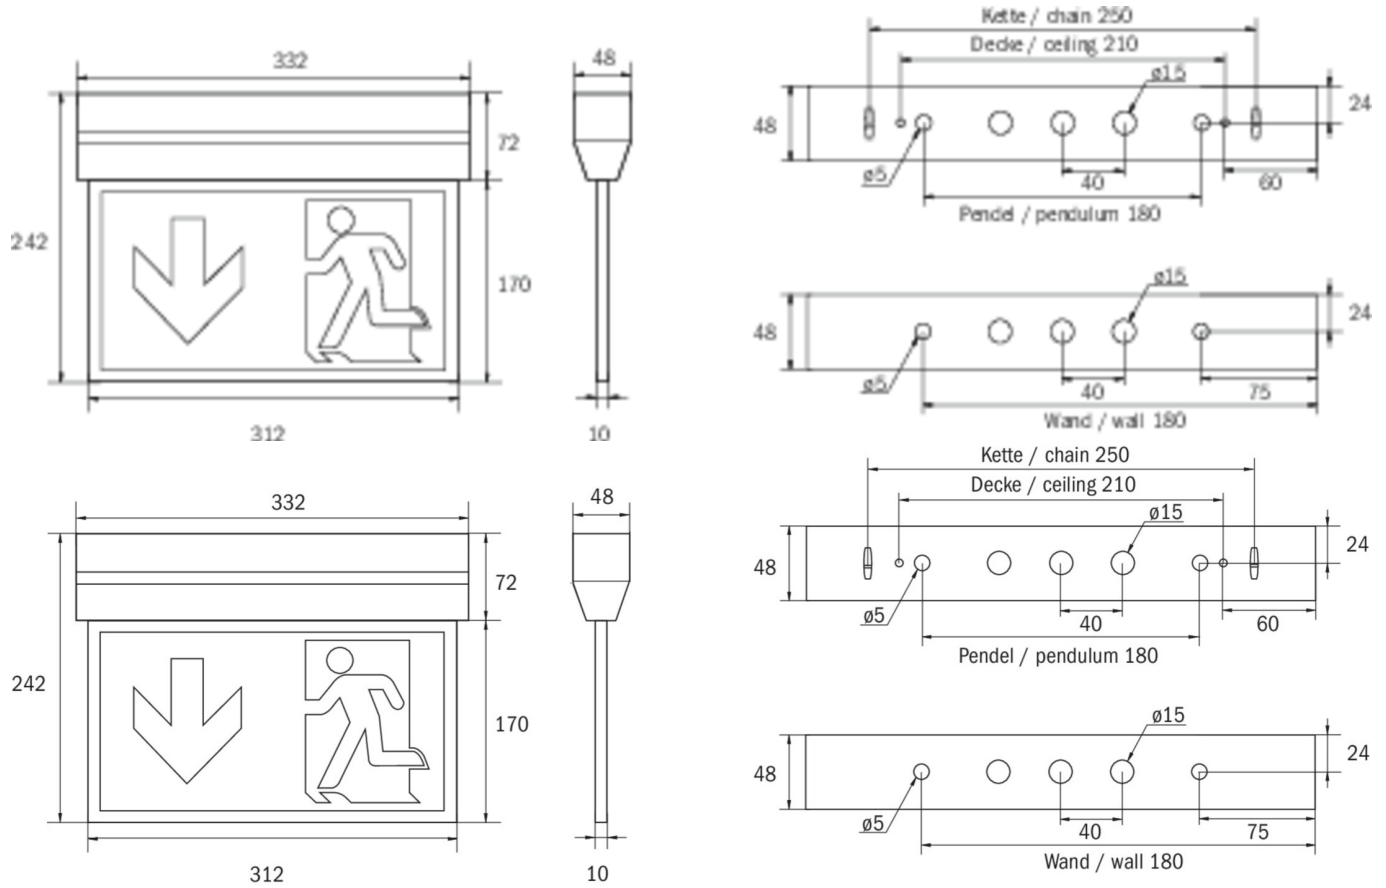

TECHNICAL DRAWING

ACCESSORY LIST

- KXE-EB -
- AWX001 -
- DSA - Wire suspension
- 2PW-EB - Pendant
- 2DW-EB -
- KXBE -

As of: 20.03.2025 - Subject to technical changes and errors.