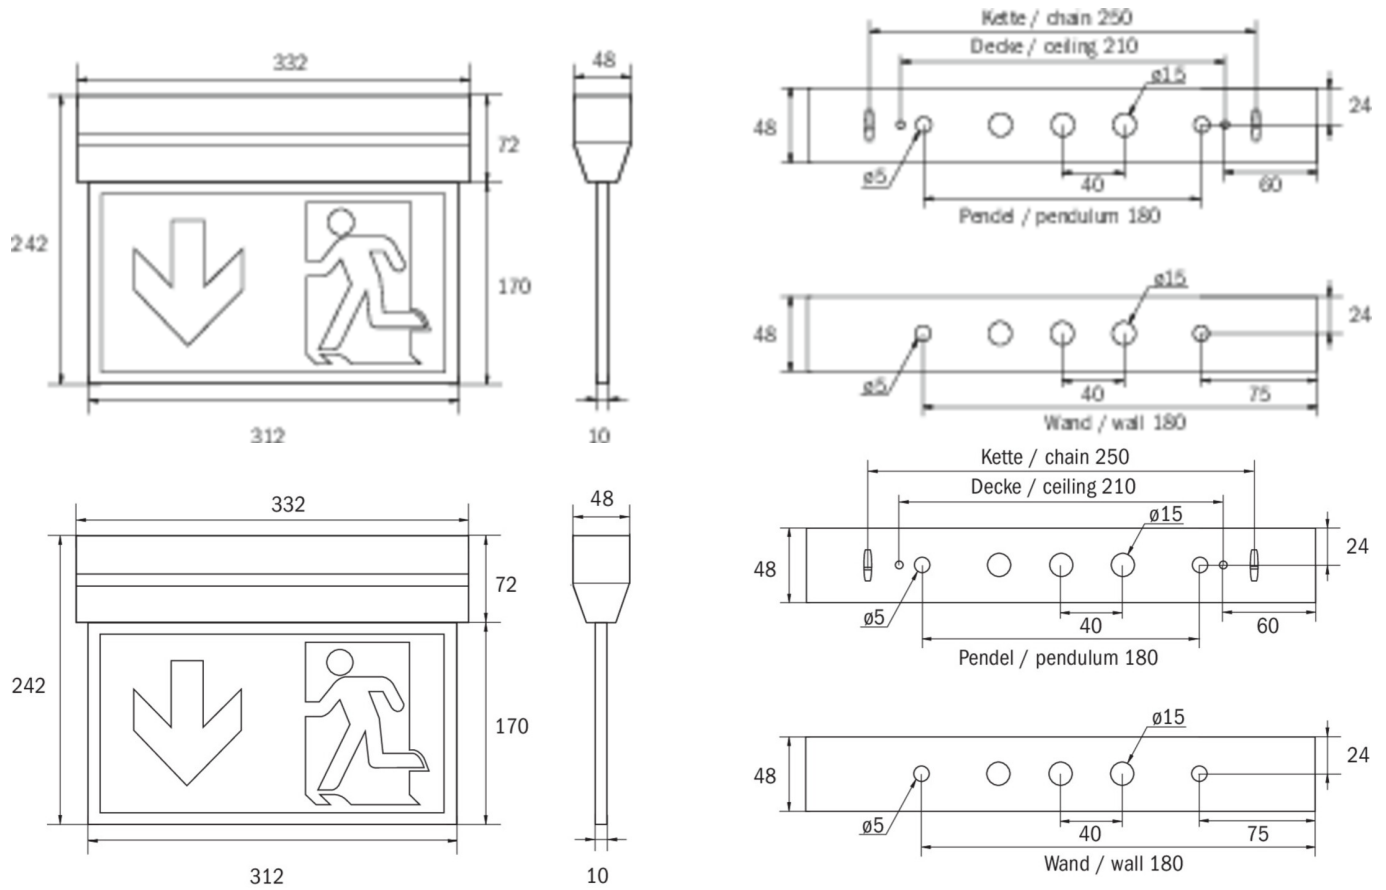

TECHNICAL DRAWING

ACCESSORY LIST

- KXE-EB -
- AWX001 -
- DSA - Wire suspension
- 2PW-EB - Pendant
- 2DW-EB -
- KXBE -

As of: 20.03.2025 - Subject to technical changes and errors.