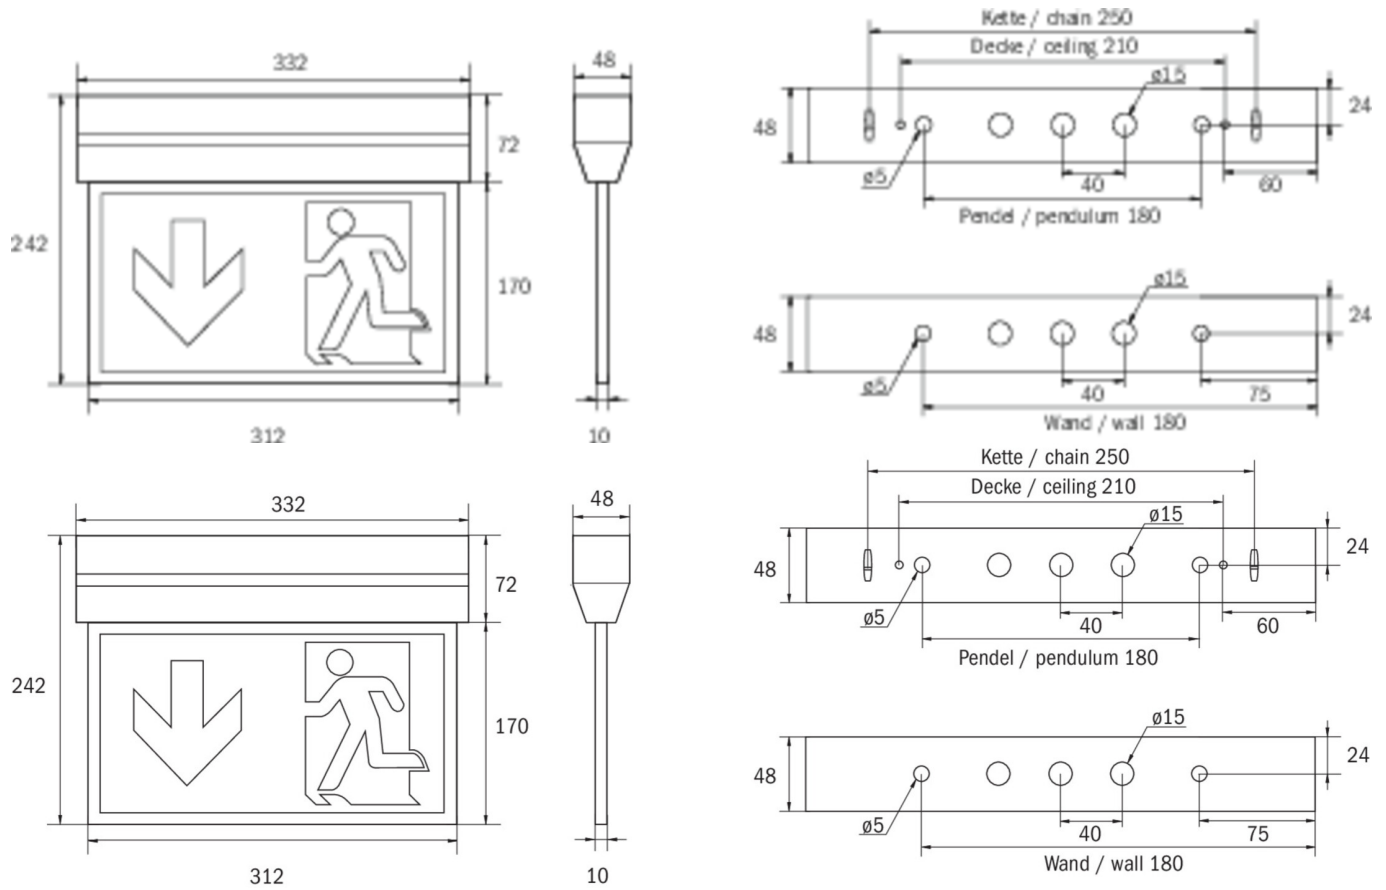

TECHNICAL DRAWING

ACCESSORY LIST

- KXE-EB -
- AWX001 -
- DSA - Wire suspension
- 2PW-EB - Pendant
- 2DW-EB -
- KXBE -

As of: 18.03.2025 - Subject to technical changes and errors.