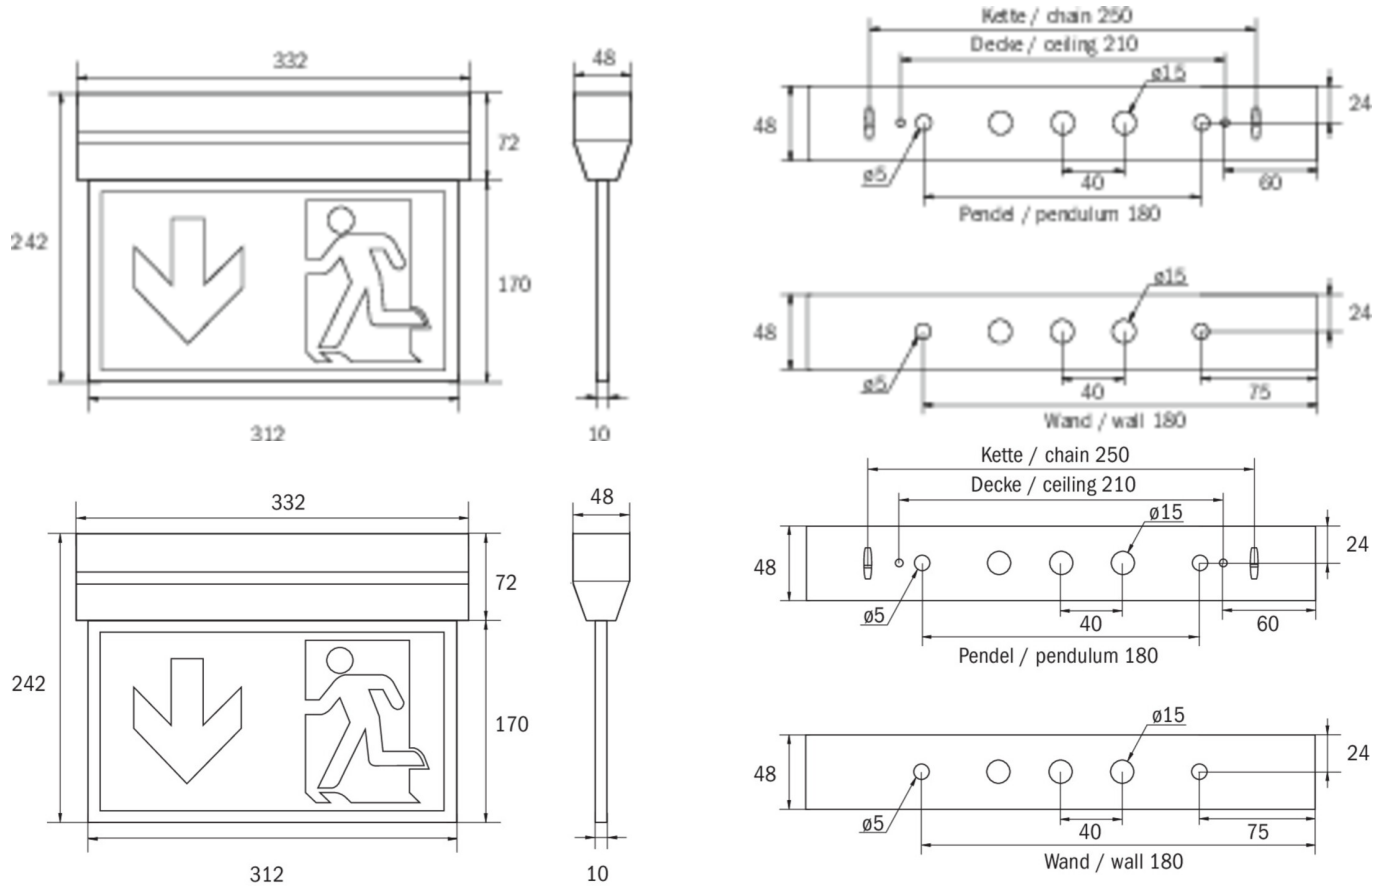

TECHNICAL DRAWING

ACCESSORY LIST

- KXE-EB -
- AWX001 -
- DSA - Wire suspension
- 2PW-EB - Pendant
- 2DW-EB -
- KXBE -

As of: 11.03.2025 - Subject to technical changes and errors.