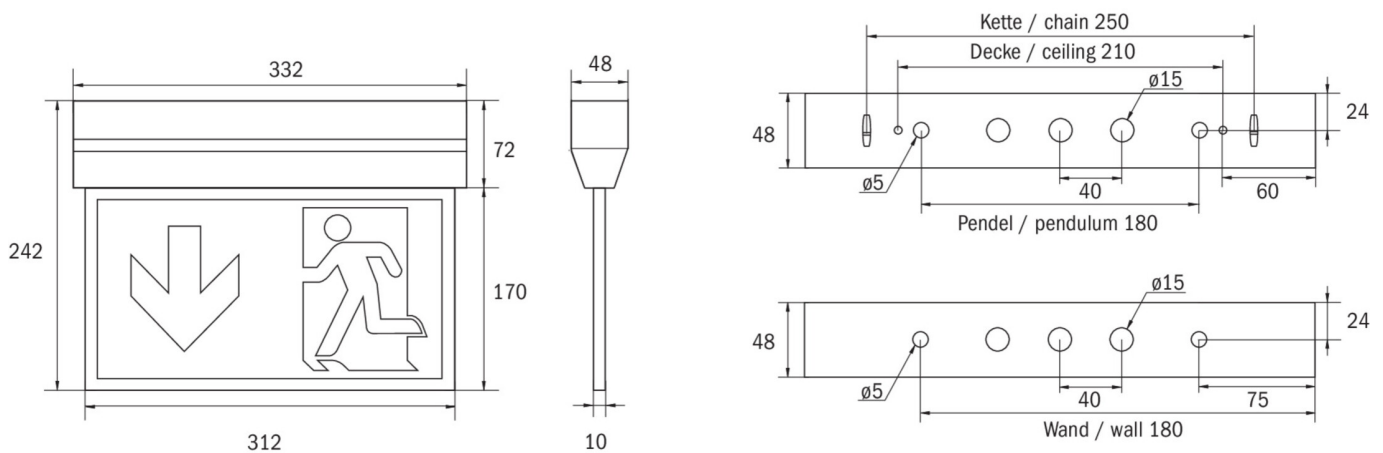

Width	332 mm
Height	242 mm
Weight	0.98 kg
Weight incl. Packaging	1.09 kg
Connection cross-section	1.5 mm
Switching input L'	Yes
Emergency light blocking	No
Battery connector	Plug
Dimming function	No
Luminous flux mains mode	520 lm
Luminous flux emergency mode	520 lm
Customs tariff number	94056120
Country of origin	Germany
EAN	4260766557439

TECHNICAL DRAWING

ACCESSORIES

- KXE-EB - KX - recessed frame SB incl. test button
- AWX001 - Wall bracket, white
- DSA - cord suspension set 1,5m
- 2PW-EB -
- 2DW-EB -
- KXBE - KX concrete box 01+02

State: 02.05.2024 - Subject to technical changes