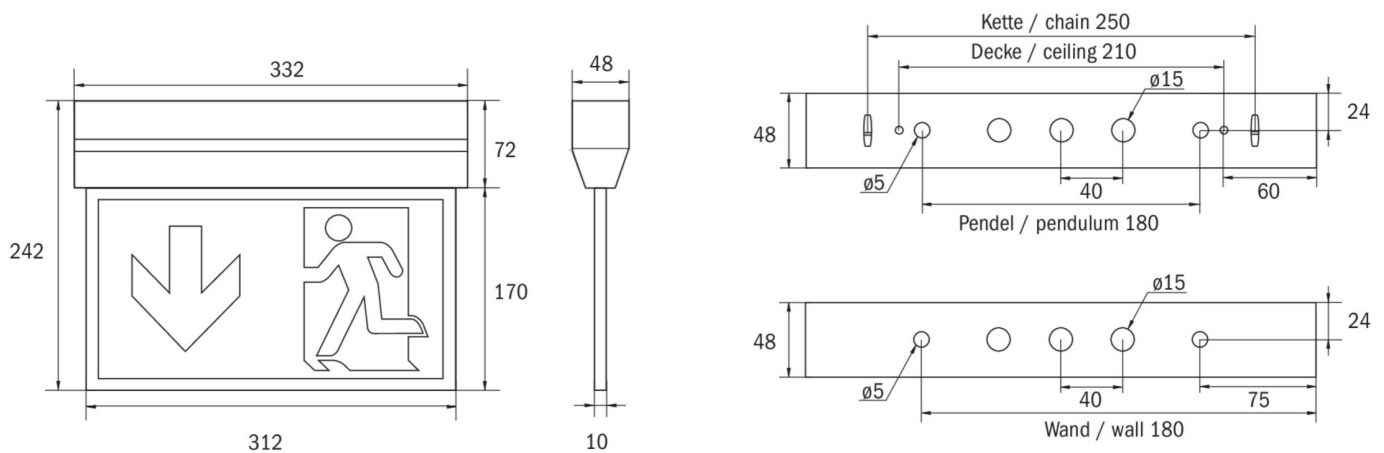

Width	332 mm
Height	242 mm
Weight	1.04 kg
Weight incl. Packaging	1.15 kg
Connection cross-section	1.5 mm
Switching input L'	Yes
Emergency light blocking	No
Battery connector	Plug
Dimming function	No
Luminous flux mains mode	500 lm
Luminous flux emergency mode	500 lm
Customs tariff number	94056120
Country of origin	Germany
EAN	4260766557446

TECHNICAL DRAWING

ACCESSORIES

- KXE-EB - KX - recessed frame SB incl. test button
- AWX001 - Wall bracket, white
- DSA - cord suspension set 1,5m
- 2PW-EB -
- 2DW-EB -
- KXBE - KX concrete box 01+02

State: 30.04.2024 - Subject to technical changes