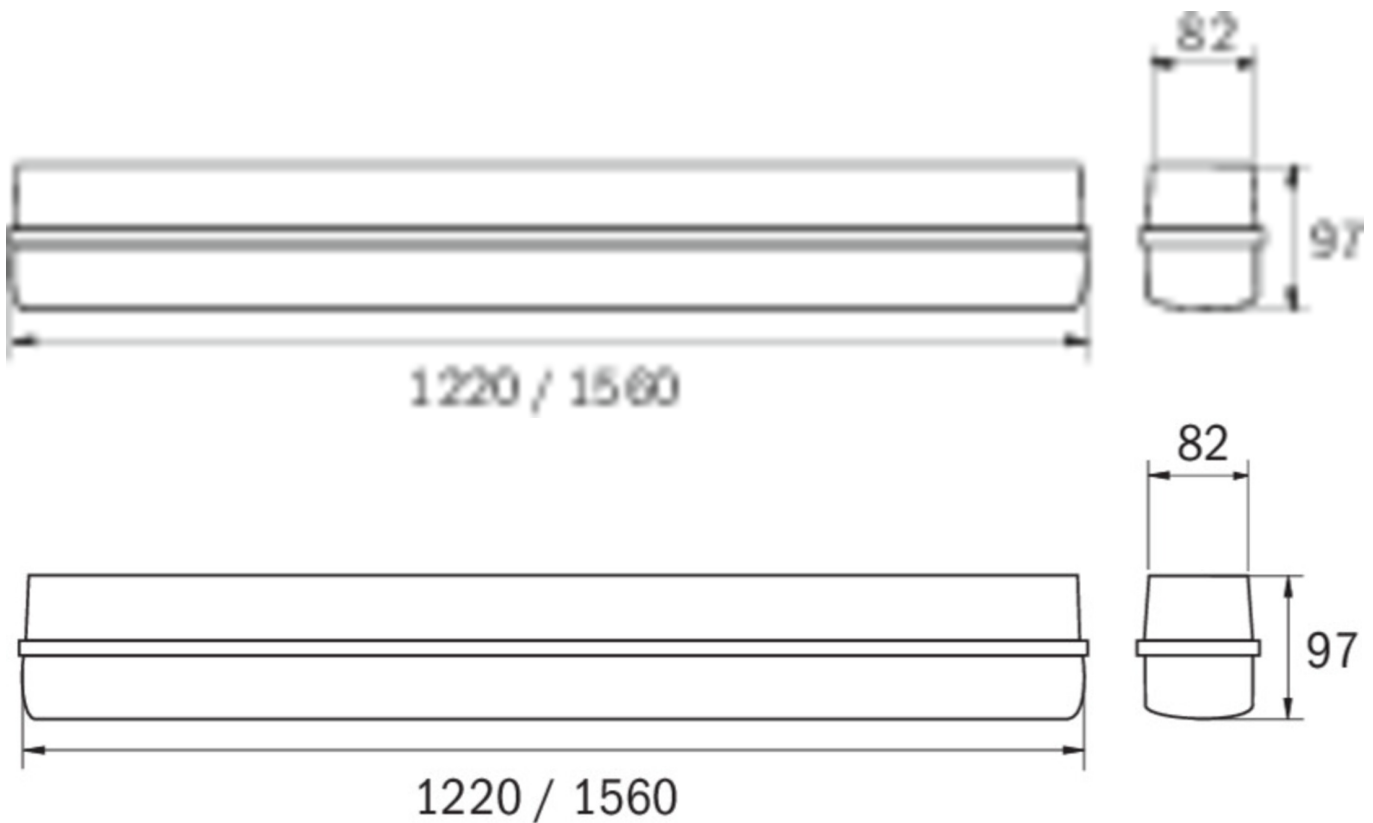

Width	82 mm
Height	97 mm
Weight	1.8
Weight incl. packaging	2.05
Connection cross-section	1.5 mm²
Switching input	Yes
Emergency light blocking	No
Battery connection	Connector
Dimming function	No
Luminous flux mains	4400 lm
Customs tariff number	94051140
EAN	4260659566456

TECHNICAL DRAWING

As of: 20.03.2025 - Subject to technical changes and errors.