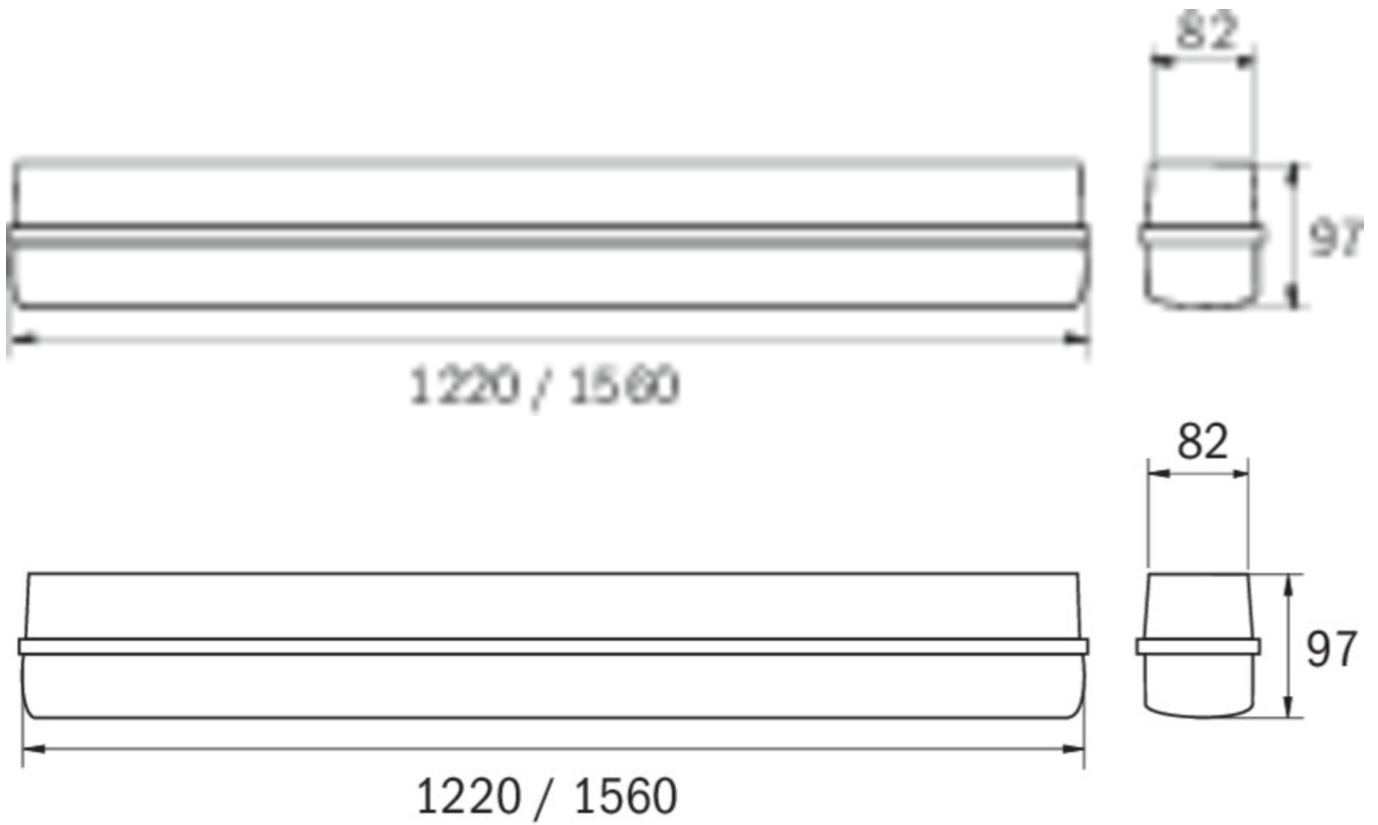

Customs tariff number	94056120
EAN	4260659566470

TECHNICAL DRAWING

As of: 20.03.2025 - Subject to technical changes and errors.