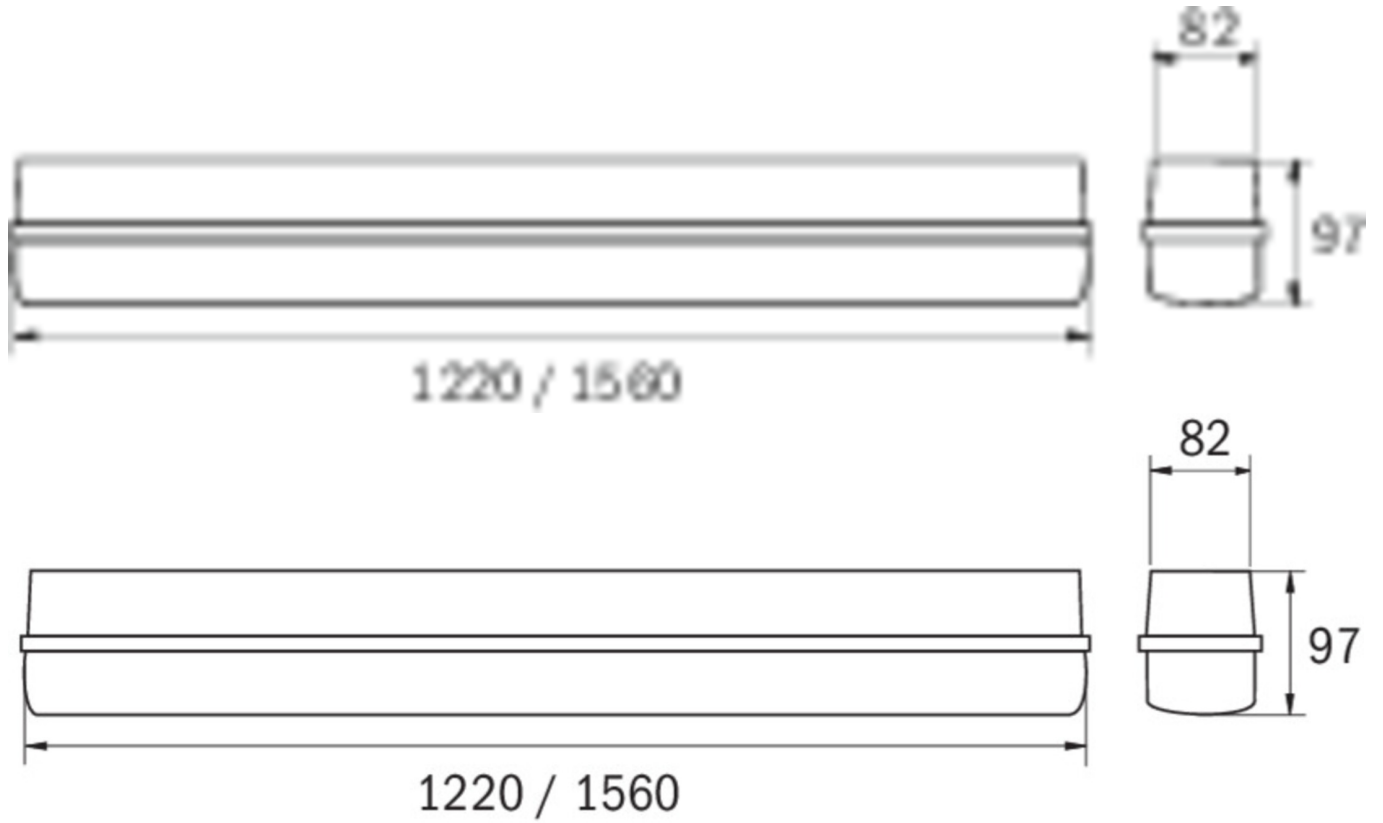

TECHNICAL DRAWING

As of: 20.01.2025 - Subject to technical changes and errors.