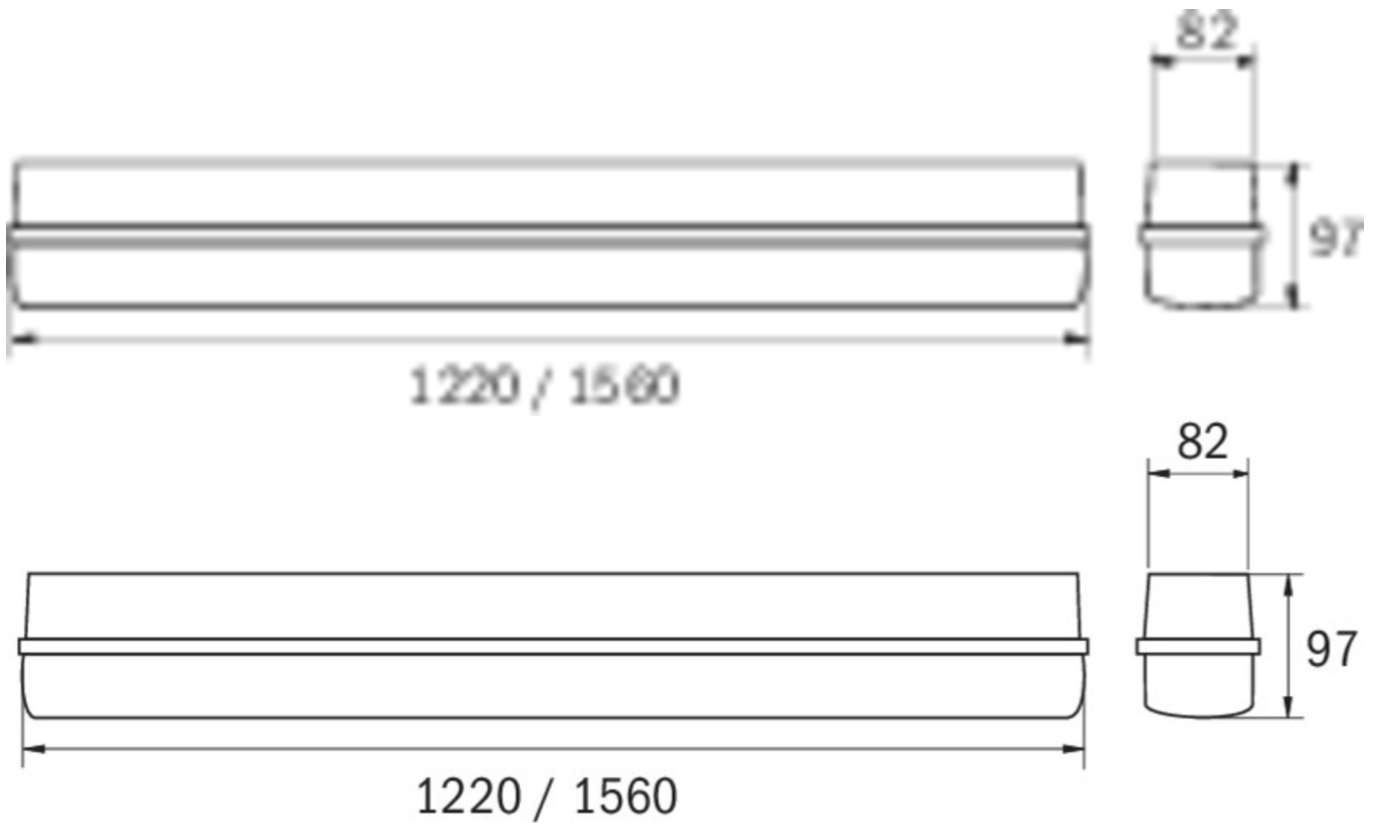

Luminous flux mains	6500 lm
Customs tariff number	94051140
EAN	4260659566487

TECHNICAL DRAWING

As of: 20.03.2025 - Subject to technical changes and errors.