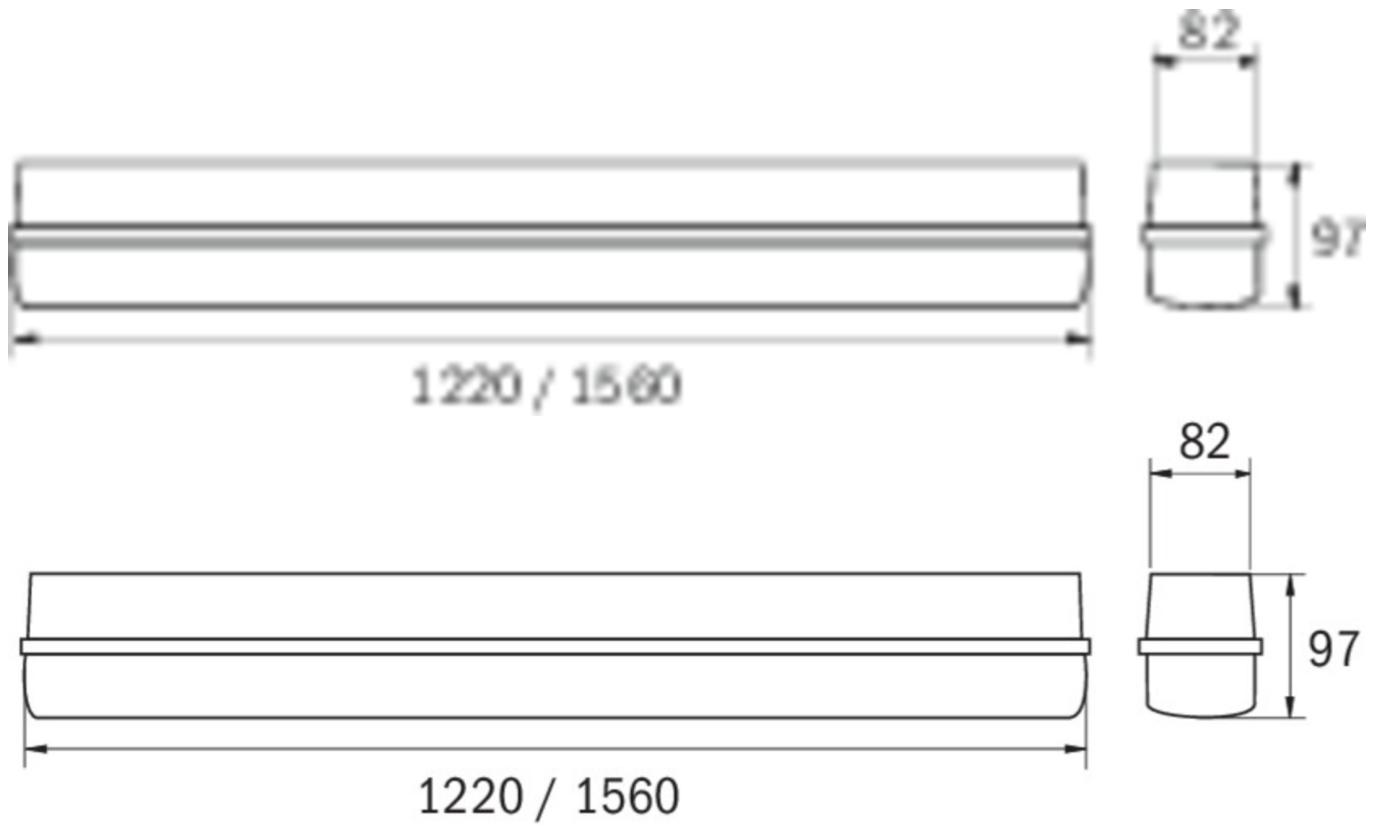

Customs tariff number	94051140
EAN	4262483025970

TECHNICAL DRAWING

As of: 20.03.2025 - Subject to technical changes and errors.